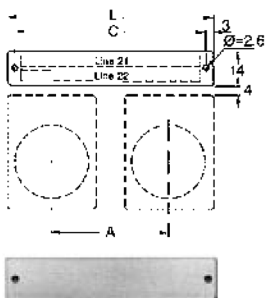

Legend plates for pushbuttons

22mm

22mm Blank fixed legend plates

Of silvergrey aluminum

Size	Catalog No.
39mm H	SK 615 540-1
44.5mm H	SK 615 541-1

22mm Engraved fixed legend plates, with text ①

Of silvergrey aluminum

Text	Catalog No.
English	
Close	SK 615 552-13
Down	SK 615 552-14
Emergency stop	SK 615 552-15
Fast	SK 615 552-16
Forward	SK 615 552-17
In	SK 615 550-29
Inching	SK 615 552-18
Jog	SK 615 552-JO
Left	SK 615 552-39
Lower	SK 615 552-20
Off	SK 615 552-21
On	SK 615 552-22
Open	SK 615 552-23
Out	SK 615 552-24
Raise	SK 615 552-25
Reset	SK 615 552-27
Reverse	SK 615 552-28
Right	SK 615 552-40
Run	SK 615 552-29
Slow	SK 615 552-30
Start	SK 615 550-44
Stop	SK 615 552-31
Up	SK 615 552-32

Legend plates without or with customer-selected text

Of aluminum

Number of operations	Max number of characters per line	Dimensions			Without text Catalog No.	List Price
		A	L	C		
1	7	-	29.6	23.6	SK 615 545-1	
2	20	30.5	60	54	SK 615 545-2	
2	24	40	70	64	SK 615 545-3	
3	33	30.5	90	84	SK 615 545-4	
3	42	40	110	104	SK 615 545-5	

① Text height 3 mm.