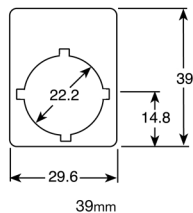

Legend plates for pushbuttons

22mm

22mm Blank fixed legend plates

Of silvergrey aluminum

Size	Catalog No.
39mm H	SK 615 540-1
44.5mm H	SK 615 541-1

22mm Engraved fixed legend plates, with text ①

Of silvergrey aluminum

Text	Catalog No.
English	
Close	SK 615 552-13
Down	SK 615 552-14
Emergency stop	SK 615 552-15
Fast	SK 615 552-16
Forward	SK 615 552-17
In	SK 615 550-29
Inching	SK 615 552-18
Jog	SK 615 552-JO
Left	SK 615 552-39
Lower	SK 615 552-20
Off	SK 615 552-21
On	SK 615 552-22
Open	SK 615 552-23
Out	SK 615 552-24
Raise	SK 615 552-25
Reset	SK 615 552-27
Reverse	SK 615 552-28
Right	SK 615 552-40
Run	SK 615 552-29
Slow	SK 615 552-30
Start	SK 615 550-44
Stop	SK 615 552-31
Up	SK 615 552-32

Legend plates without or with customer-selected text

Of aluminum

Number of operations	Max number of characters per line	Dimensions			Without text Catalog No.	List Price
		A	L	C		
1	7	-	29.6	23.6	SK 615 545-1	
2	20	30.5	60	54	SK 615 545-2	
2	24	40	70	64	SK 615 545-3	
3	33	30.5	90	84	SK 615 545-4	
3	42	40	110	104	SK 615 545-5	

① Text height 3 mm.