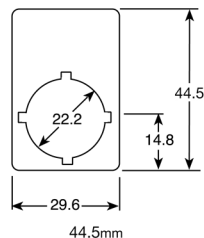

Legend plates for pushbuttons

22mm

22mm Blank fixed legend plates

Of silvergrey aluminum

Size	Catalog No.
39mm H	SK 615 540-1
44.5mm H	SK 615 541-1

22mm Engraved fixed legend plates, with text ①

Of silvergrey aluminum

Text	Catalog No.
English	
Close	SK 615 552-13
Down	SK 615 552-14
Emergency stop	SK 615 552-15
Fast	SK 615 552-16
Forward	SK 615 552-17
In	SK 615 550-29
Inching	SK 615 552-18
Jog	SK 615 552-JO
Left	SK 615 552-39
Lower	SK 615 552-20
Off	SK 615 552-21
On	SK 615 552-22
Open	SK 615 552-23
Out	SK 615 552-24
Raise	SK 615 552-25
Reset	SK 615 552-27
Reverse	SK 615 552-28
Right	SK 615 552-40
Run	SK 615 552-29
Slow	SK 615 552-30
Start	SK 615 550-44
Stop	SK 615 552-31
Up	SK 615 552-32

Legend plates without or with customer-selected text

Of aluminum

Number of operations	Max number of characters per line	Dimensions			Without text Catalog No.	List Price
		A	L	C		
1	7	-	29.6	23.6	SK 615 545-1	
2	20	30.5	60	54	SK 615 545-2	
2	24	40	70	64	SK 615 545-3	
3	33	30.5	90	84	SK 615 545-4	
3	42	40	110	104	SK 615 545-5	

① Text height 3 mm.