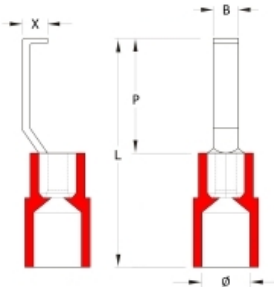

**W-Series
WDU 4 SL**

Weidmüller Interface GmbH & Co. KG
Klingenbergstraße 16
D-32758 Detmold
Germany
Fon: +49 5231 1429-0
Fax: +49 5231 14292083
www.weidmueller.com

Accessories

Hook-type cable lugs

The use of insulated connectors guarantees users a permanent and consistent quality for their electrical connections. In addition, they bring advantages during installation.

General ordering data

Type	Order No.	Version	GTIN (EAN)	Qty.
HBT 2,5 - 3,0 BL	1312450000	cable lug, terminal end, Insulated cable connector, 1.5 mm² - 2.5 mm², Blue	4050118115130	100 pc(s).
HBT 1,5 - 3,0 RT	1312440000	cable lug, terminal end, Insulated cable connector, 0.5 mm² - 1.5 mm², Red	4050118115055	100 pc(s).