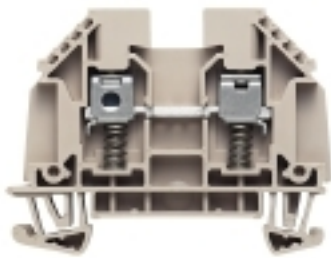

W-Series
WDU 4 SL

Weidmüller Interface GmbH & Co. KG
Klingenbergstraße 16
D-32758 Detmold
Germany
Fon: +49 5231 1429-0
Fax: +49 5231 14292083
www.weidmueller.com

Klippon® Connect with clamping yoke Technology

The high reliability and variety of designs of the terminal blocks with clamping yoke connections make planning easier and optimises operational safety. Klippon® Connect provides a proven response to a range of different requirements.

General ordering data

Type	WDU 4 SL
Order No.	9537440000
Version	W-Series, Feed-through terminal, Rated cross-section: 4 mm², Screw connection
GTIN (EAN)	4032248037445
Qty.	50 pc(s).