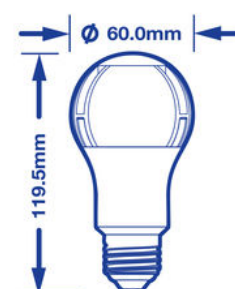

## Verbatim LED Classic A E27 14W 2700K 1000lm 2700K Warm White 1000 LM DIM

- E27 Socket
- 220 - 240 Voltage
- 30,000 hours Lifetime
- Dimmable
- 80% Energy Saving
- Lumen: 1000
- Equivalent to 71W incandescent bulb

Product Number	52244
<b>General Data</b>	
Lamp Socket	E27
<b>Electric Data</b>	
Wattage (W)	14
Wattage Equivalent (W)	71
Voltage (V)	220 - 240
Dimmable	yes
Power Factor	0.80
Operating Frequency (Hz)	50-60
<b>Geometric Data</b>	
Length (mm)	119.5
Diameter (in mm)	60
Weight (g)	180
<b>Photometric Data</b>	
Luminous Flux (lm)	1000
CRI	≥ 80
CCT (K)	2700
Beam Angle (°)	270
Luminous Efficacy (lm/W)	71
Lifetime (hrs)	30,000
Switching Cycle	20,000