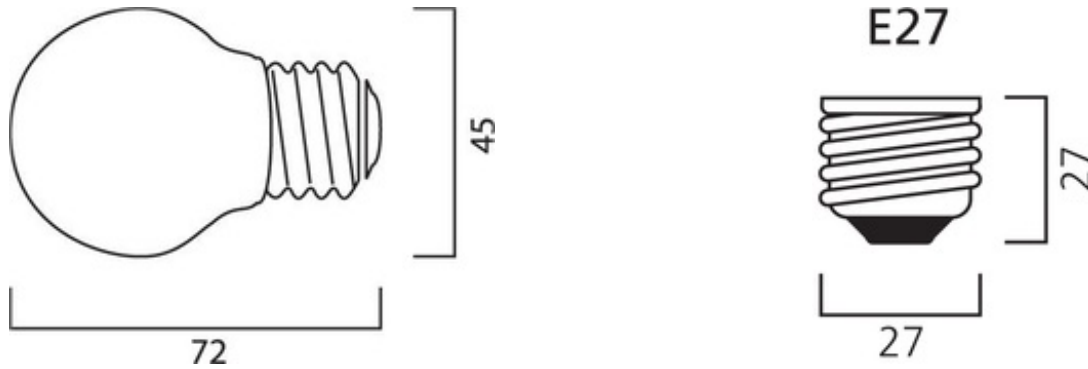

Classic ECO Ball

CLECO BAL 240V 42W E27 SV1

0023779

TECHNICAL DRAWINGS