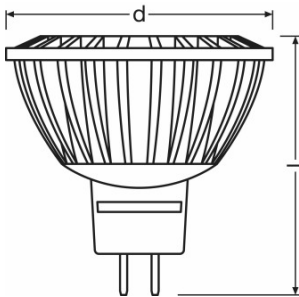

Photometrical data

Luminous intensity	800 cd
Nominal luminous flux	350 lm
Rated luminous flux	350 lm
Color temperature	2700 K
Lumen main.fact.at end of nom.life time	0.70
Light color as per EN 12464-1	Warm White
Standard deviation of color matching	≤ 6 sdc _m
Nominal useful luminous flux 90°	350 lm
Rated useful luminous flux 90°	350 lm
Rated peak intensity	800 cd

Light technical data

Beam angle	36 °
Warm-up time (60 %)	0.20 s
Starting time	0.1 s
Nominal beam angle	36.00 °
Rated beam angle (half peak value)	36.00 °

Dimensions & weight

Product datasheet

Product line drawing

Overall length	51.0 mm
Diameter	50.0 mm
Outer bulb	A50
Length	51.0 mm
Maximum diameter	50.0 mm

Colors & materials

Lamp mercury content	0.0 mg
Mercury-free	Yes

Lifespan

Nominal lamp life time	15000 h
Rated lamp life time	15000 h
Number of switching cycles	100000