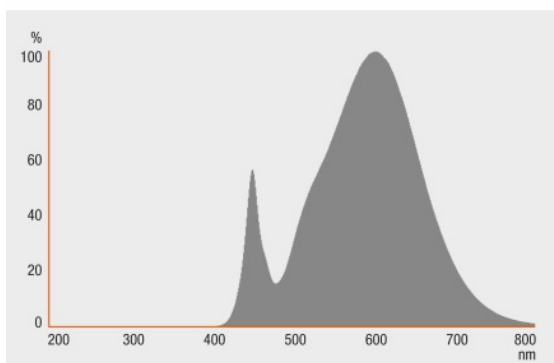

Product datasheet

Spectral power distribution

Base (standard designation)	GU5.3
New article	NEW
Appropriate disposal acc. to WEEE	Yes
Footnote only for product	All technical parameters apply to the entire lamp/Due to the complex production process for light-emitting diodes, the typical values shown for the technical LED parameters are purely statistical values that do not necessarily match the actual technical parameters of each individual product, which can vary from the typical value

Capabilities

Dimmable	No

Certificates & standards

Energy efficiency class	A

Country specific categorizations

ILCOS	DRR-7-12-GU5,3-50/36
Order reference	PMR163536 5.6W/

Country specific information