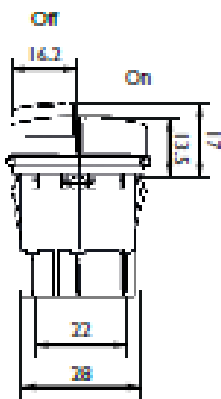

Approvals

Dimensions (mm)