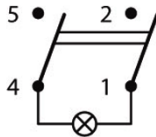

**SXA4 Series | Illuminated double-pole switch 16A quick connection 6.3 white body, black buttons, red LED effect, IP54**

sample image

PRODUCT CODE: SXA4388211000G00

Wiring diagrams

Body colour

Marking

LED effect colour