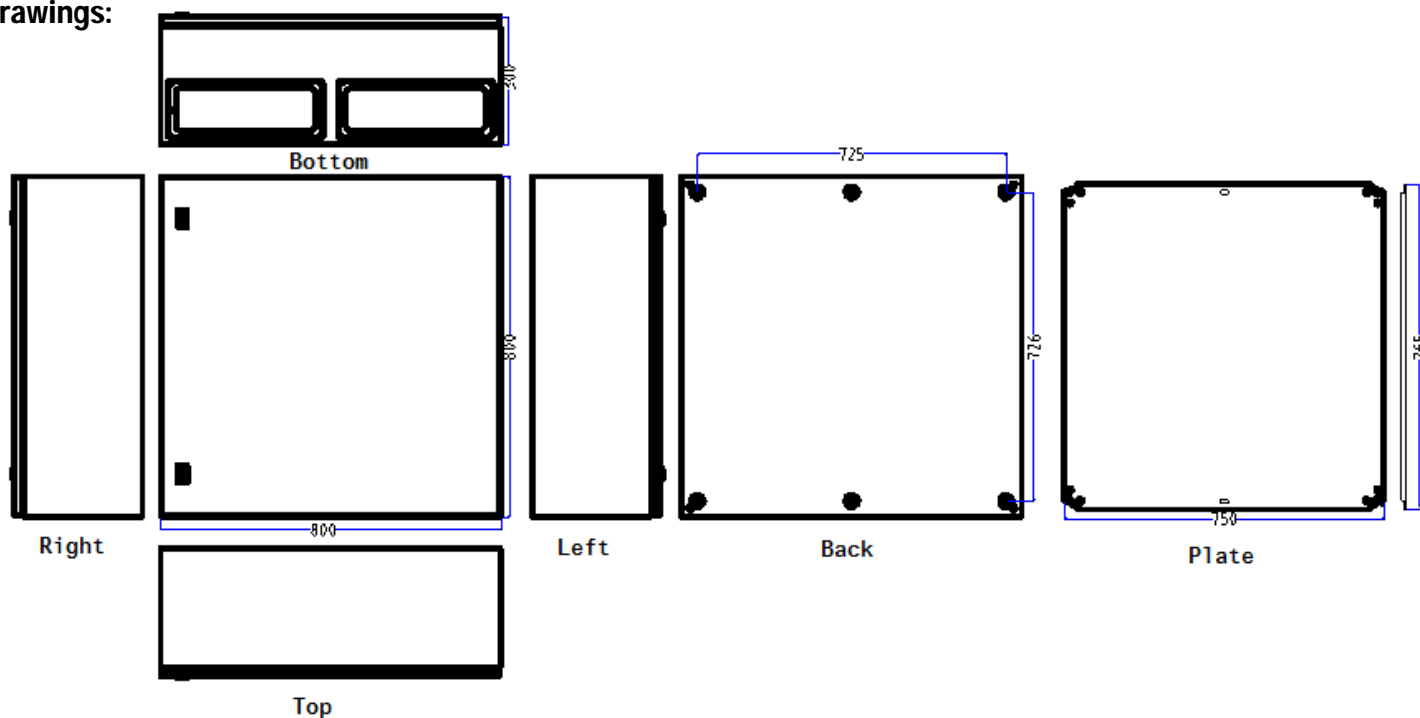

Product Datasheet

ENGLISH

MS Wall Box with Brackets/Chassis Plates

Drawings: