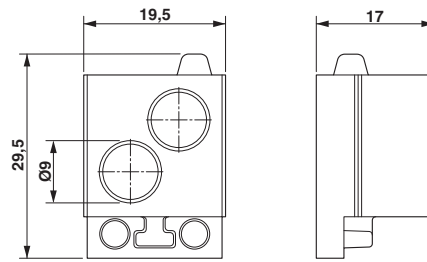

Technical data

Dimensions

External cable diameter	2x 8 mm ... 9 mm
-------------------------	------------------

Ambient conditions

Degree of protection	IP54
	IP55 (when using a CES-B...-SFFS-PLBK sealing frame with screw locking)
Ambient temperature (operation)	-40 °C ... 80 °C (static)

cUL Recognized 
--

Cable sleeve - CES-STPG-GY-2X9 - 1410440

Approvals

cULus Recognized  US

Drawings

Dimensioned drawing

Dimensional drawing