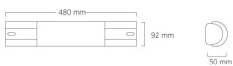

Elite mirror light (with pull cord)

ELITE CHROME 11W LYNX-S PULL CORD

0053407

Light colour	Warm white
Adjustable chromaticity	N

Electrical data

Control gear mounting	Integral
Control gear type	Conventional
Electrical protection	Class II
Energy efficiency level	A
kWh per 1000 hours burning time	14
Mains voltage (V)	100-240V~

Physical data

Colour	Chrome
Diffuser finish	Opal
Nominal Product Height (mm)	92
IP rating	IP21
Nominal Product Length (mm)	480
Weight (kg)	0.834
Nominal Product Width (mm)	50

Packaging

Product EAN number	5410288534077
Packaging single height (cm)	53.0
Packaging single length (cm)	5.4
Single packaging type	Carton
Packaging single width (cm)	12.0
Units per outer package	1
Packaging outer height (cm)	5.4
Packaging outer length (cm)	53.0
Packaging outer width (cm)	12.0

TECHNICAL DRAWINGS