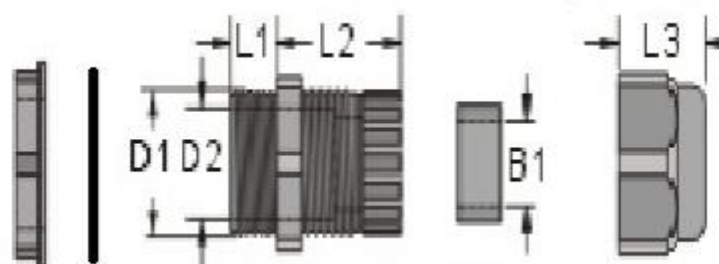

ENGLISH

Datasheet

Stock No: 822-9739

RS Pro Round Top Cable Gland

Features:

- Material: UL approved Nylon 66, 94V-2
- Colour: Grey, available in other colours.
- Application: Suit a variety of applications, and diverse industries
- Function: Mount gland to pre-drilled panel hole, use locknut to fix gland on board, insert the cables in the seal, and then tighten up the nut to hold cables in position
- Simply and quickly fixed, high degree of the protection IP68 preventing dust and water
- PG THREAD (DIN STANDARD) WITH WASHER
- Protection: IP68 (only if the washer is assembled)