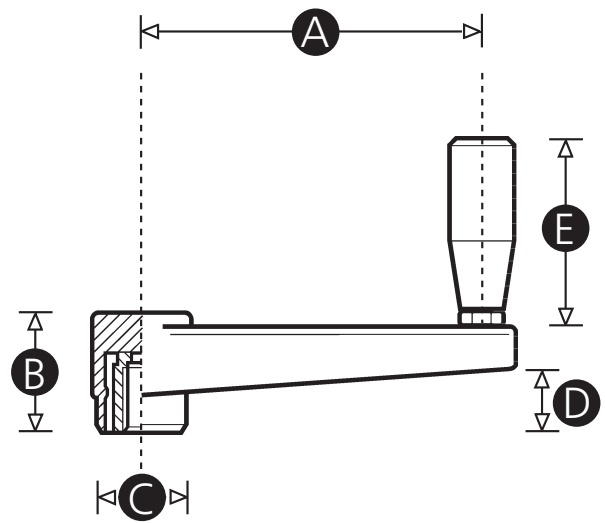

Datasheet

Thermoplastic Cranking Handle

ENGLISH

Material

High impact resistant thermoplastic

Standard Colour

Black

Finish

Matt

Bore

Square bore

Handle

Non-folding revolving side handle

Part No.	A	B	C	D	E	Square bore
7027829	110	39	29	25	62	12mm