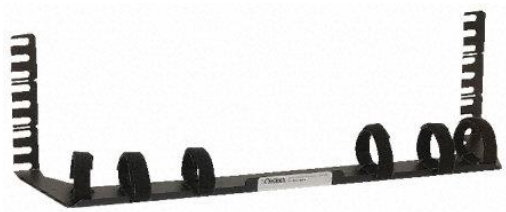

# RS Pro 19-inch Rack Panel, 1 U, Grey, Steel

### Cable Management

3U outrigger or 1Up panel style units with adjustable ties

3U outrigger incorporates slotted brackets measuring 3U in height

1U notched brackets that may be snapped off to provide 1U or 2U drops

Brackets may be slid under existing patch panel mountings

L-shaped section of 1U panel provides retaining shelf for cabling

Mounting hardware included

## Specifications:

Type	Rack Panel
Rack Units	1 U
Colour	Grey
Material	Steel
Width	483mm