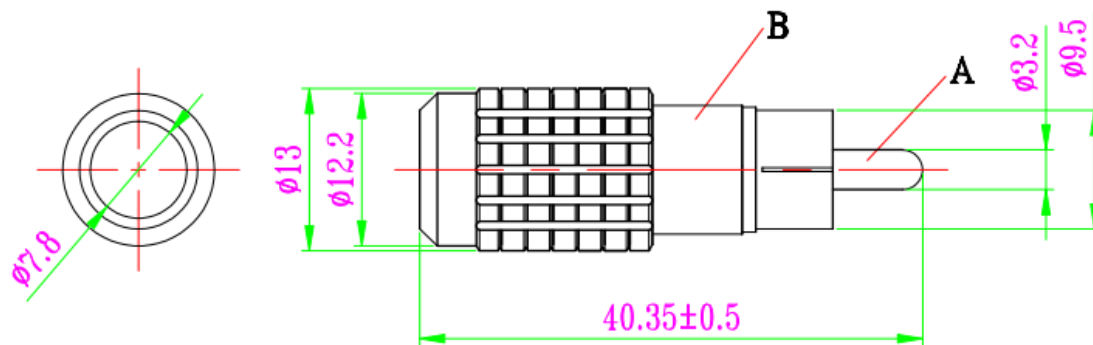

Datasheet

Gold Straight Male Cable Mount RCA Plug, Gold Plate

RS Stock number [410-087](#)

Dimensions: (mm)

Material

- Body: Brass / Finished in Gold
- Shell: Aluminium / Finished in Gold