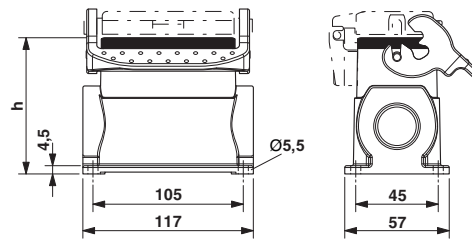

Technical data

Dimensions

Height	67 mm
Width	57 mm
Length	117 mm

Ambient conditions

Degree of protection of housing (IP)	IP65
Ambient temperature (operation)	-40 °C ... 125 °C

General

Note	For contact inserts HC-B16, BB32, BBB40, D40, DD72, HS6, M, K
Type	B16
Housing type	Box mounting bases
Locking type	With single locking latch
No. of cable outlets	2
Cable exit	Lateral
Screw connection	none
Type of the screw connection	2x Pg21
Housing material	Aluminum die-cast
Housing surface material	Powder-coated, gray

Cable gland - G-INSEC-PG21-M68N-NNES-S - 1411200

Cable gland, Cable gland material: Brass, nickel-plated, External cable diameter 13 mm ... 18 mm, Shielding: Yes, Connecting thread: Pg21, Color: silver

Plug for cable screw gland

Filler plugs - HC-BS-PG21 - 1674529

Filler plugs, for Pg screw connections, type Pg21

Drawings

Housing - HC-B 16-SML-67/O2PG21 - 1673708

Dimensioned drawing

Dimensional drawing; h = 67 mm