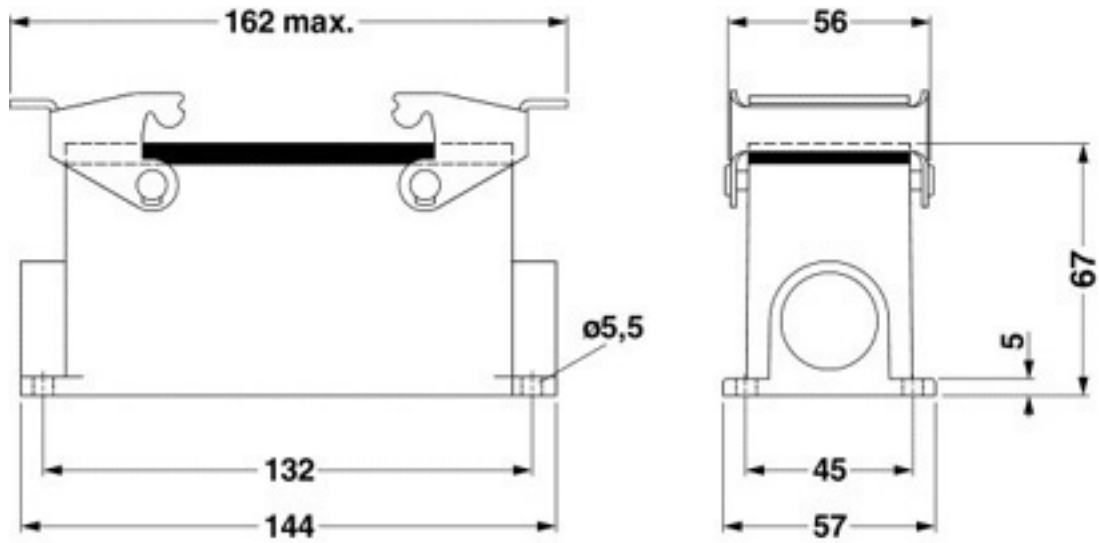

Housing - HC-B 24-SMQ-67/O2PG21 - 1674189

Dimensioned drawing

Dimensional drawing