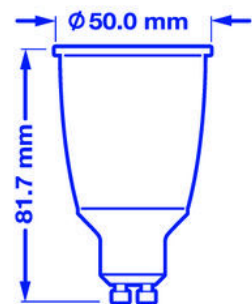

Verbatim LED PAR16 GU10 9W 3000K Warm White 465 LM DIM

- GU10 Socket
- 220 - 240 V Voltage
- 25,000 hours Lifetime
- Dimmable
- 86% Energy Saving
- Equivalent to 66W incandescent bulb

Product Number	52233
General Data	
Lamp Socket	GU10
Electric Data	
Wattage (W)	9
Wattage Equivalent (W)	66
Voltage (V)	220 - 240 V
Dimmable	yes
Power Factor	0.7
Operating Frequency (Hz)	50-60
Geometric Data	
Length (mm)	81.7
Diameter (in mm)	50
Weight (g)	145
Photometric Data	
Luminous Flux 90° Cone (lm)	465
CRI	80
CCT (K)	3000
Luminous Intensity (cd)	2000
Beam Angle (°)	25
Luminous Efficacy (lm/W)	52
Lifetime (hrs)	25,000
Switching Cycle	60,000

50023942522336

Pack Dimensions(HxWxL)

107 x 66 x 66

Pack Weight

176

MOQ

10

Carton Dimensions (HxWxL)