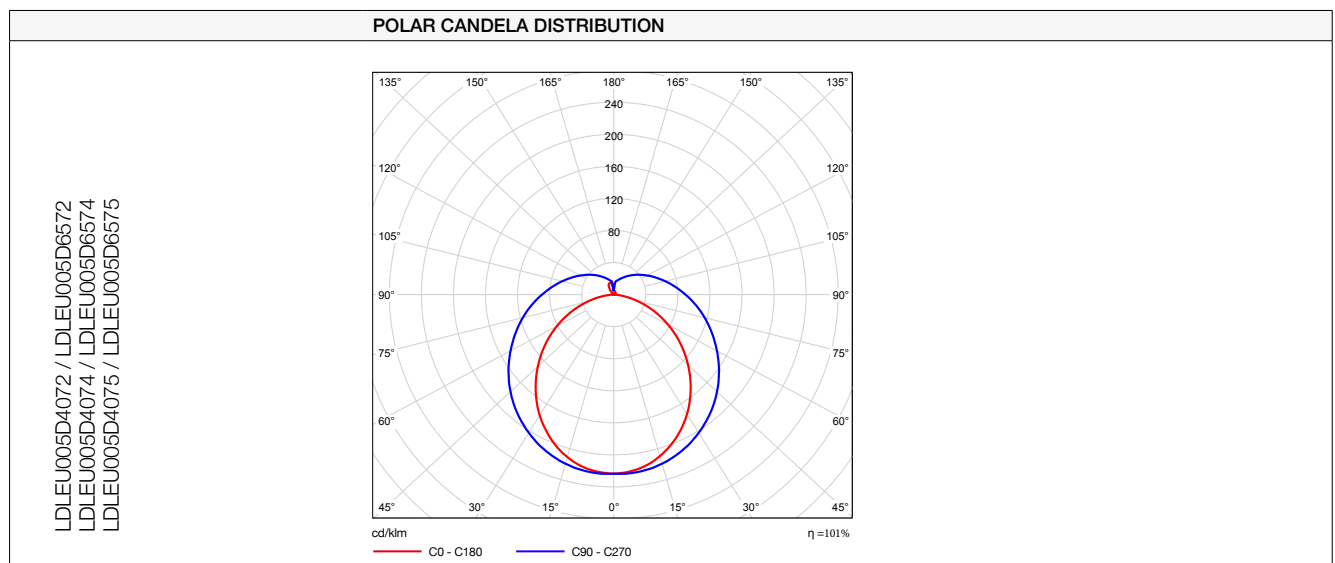

## Optical parameters

MODEL NAME	LED TUBE		
Product code	LDLEU005D4072	LDLEU005D6572	LDLEU005D4074
Luminous flux	800 lm	900 lm	1,600 lm
Colour description	Neutral white	Cold white	Neutral white
Colour temperature	<b>4000 K</b>	<b>6500 K</b>	<b>4000 K</b>
Colour rendering index	min. 80 Ra	min. 80 Ra	min. 80 Ra
Beam angle	170°	170°	170°
Lamp efficacy	88.9 lm/W	100 lm/W	88.9 lm/W
Product code	LDLEU005D6574	LDLEU005D4075	LDLEU005D6575
Luminous flux	1,700 lm	2,100 lm	2,300 lm
Colour description	Cold white	Neutral white	Cold white
Colour temperature	<b>6500 K</b>	<b>4000 K</b>	<b>6500 K</b>
Colour rendering index	min. 80 Ra	min. 80 Ra	min. 80 Ra
Beam angle	170°	170°	170°
Lamp efficacy	100 lm/W	91.3 lm/W	100 lm/W

## Mechanical parameters

MODEL NAME	LED TUBE		
Product code	LDLEU005D4072	LDLEU005D6572	LDLEU005D4074
Overall length	588.5 mm	588.5 mm	1,198 mm
Diameter	28.9 mm	28.9 mm	28.9 mm
Net weight	150 g	150 g	280 g
Cap	G13	G13	G13
Product code	LDLEU005D6574	LDLEU005D4075	LDLEU005D6575
Overall length	1,198 mm	1,500 mm	1,500 mm
Diameter	28.9 mm	28.9 mm	28.9 mm
Net weight	280 g	350 g	350 g
Cap	G13	G13	G13