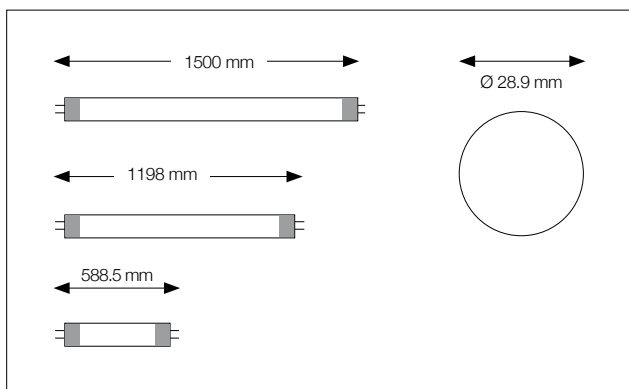

Electrical parameters

MODEL NAME	LED TUBE		
Product code	LDLEU005D4072	LDLEU005D6572	LDLEU005D4074
Rated voltage	100-240 V	100-240 V	100-240 V
Rated wattage	9 W	9 W	18 W
Frequency	50/60 Hz	50/60 Hz	50/60 Hz
Rated input current	120 mA	120 mA	240 mA
Power factor	0.90	0.90	0.90
Operating temperature	+5 °C to +40 °C	+5 °C to +40 °C	+5 °C to +40 °C
Rated lifetime	30,000 h	30,000 h	30,000 h
Dimming	No	No	No
Product code	LDLEU005D6574	LDLEU005D4075	LDLEU005D6575
Rated voltage	100-240 V	100-240 V	100-240 V
Rated wattage	18 W	23 W	23 W
Frequency	50/60 Hz	50/60 Hz	50/60 Hz
Rated input current	240 mA	300 mA	300 mA
Power factor	0.90	0.90	0.90
Operating temperature	+5 °C to +40 °C	+5 °C to +40 °C	+5 °C to +40 °C
Rated lifetime	30,000 h	30,000 h	30,000 h
Dimming	No	No	No

Mechanical parameters

MODEL NAME	LED TUBE		
Product code	LDLEU005D4072	LDLEU005D6572	LDLEU005D4074
Overall length	588.5 mm	588.5 mm	1,198 mm
Diameter	28.9 mm	28.9 mm	28.9 mm
Net weight	150 g	150 g	280 g
Cap	G13	G13	G13
Product code	LDLEU005D6574	LDLEU005D4075	LDLEU005D6575
Overall length	1,198 mm	1,500 mm	1,500 mm
Diameter	28.9 mm	28.9 mm	28.9 mm
Net weight	280 g	350 g	350 g
Cap	G13	G13	G13

Drawings