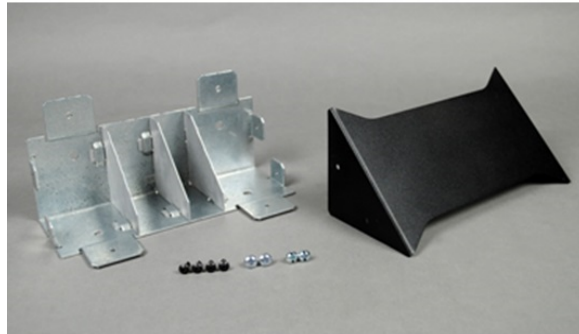

OFR Series Inside Elbow

OFR17

For internal right angle turns of OFR Series Raceway.

features & benefits

specifications

General Info

Product Series: OFR
Component Type: Fittings & Accessories

Technical Information

Material: Steel
Capacity: Multiple Channel

Buy American Act Compliance

Country of Origin: UNITED-STATES-OF-AMERICA