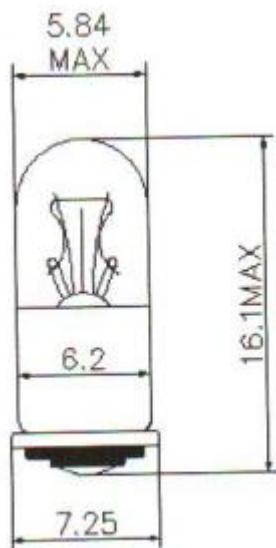

# Clear Midget Flange Filament Indicator Lamp

RS Stock number [104-682](#)

Dimensions: (mm)

## Specifications

Structure		Design Characteristics	
Bulb Type	T1 ¾ Clear	Voltage	28V
Bulb Diameter	Ø5.84Max	Amperage	40mA±10%
Length	16.1Max	Filament Type	Vacuum Type
Base Type	M.F	Life Hours	4000Hrs
		Luminous Flux	4.5Lm±20%