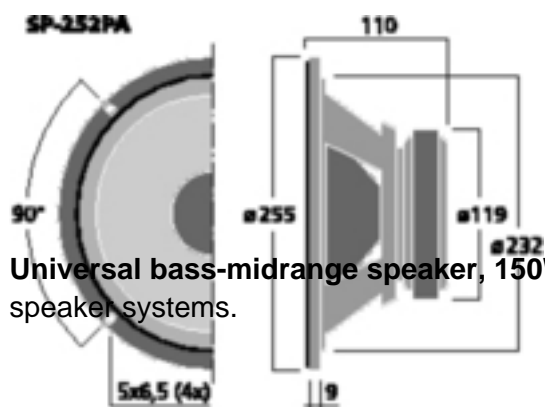

SP-252PA - Woofer

Universal bass-midrange speaker, 150WMAX, 8 Ohm For bass-midrange applications, also in power speaker systems.

Technical data

Impedance (Z)	: 8 Ohm
Resonant frequency (fs)	: 55Hz
Max. frequency range	: f3-4,500Hz
Music power	: 150W _{MAX}
Power rating (P)	: 75W _{RMS}
SPL (1W/1m)	: 90dB
Magnet weight	: 850g
Type of speaker	:
Mounting cutout	: Ø 232mm
Mounting depth	: 110mm
Dimensions	: Ø 255mm
Weight	: 2kg