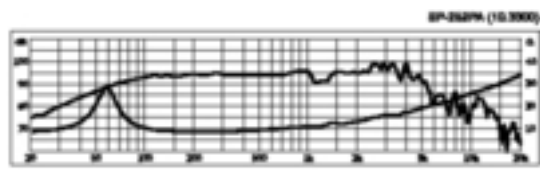

SP-252PA - Woofer

Universal bass-midrange speaker, 150WMAX, 8 Ohm For bass-midrange applications, also in power speaker systems.

Technical data

Impedance (Z)	: 8 Ohm
Resonant frequency (fs)	: 55Hz
Max. frequency range	: f3-4,500Hz
Music power	: 150W _{MAX}
Power rating (P)	: 75W _{RMS}
SPL (1W/1m)	: 90dB
Magnet weight	: 850g
Type of speaker	:
Mounting cutout	: Ø 232mm
Mounting depth	: 110mm
Dimensions	: Ø 255mm
Weight	: 2kg