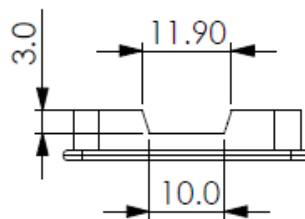

Datasheet

Plug Dust Cover

RS Stock number 666-0914

Dimensions(mm)

Material : PP+Carbon black