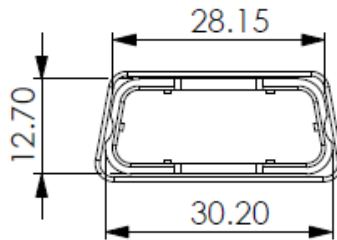

Datasheet

Plug Dust Cover

RS Stock number 666-0914

Dimensions(mm)

Material : PP+Carbon black