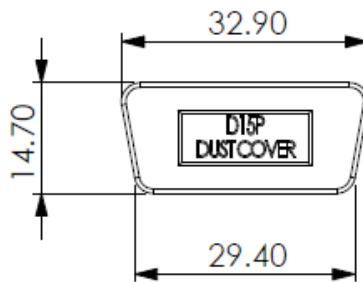

Datasheet

Plug Dust Cover

RS Stock number 666-0914

Dimensions(mm)

Material : PP+Carbon black