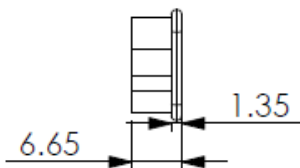

Datasheet

Plug Dust Cover

RS Stock number 666-0914

Dimensions(mm)

Material : PP+Carbon black