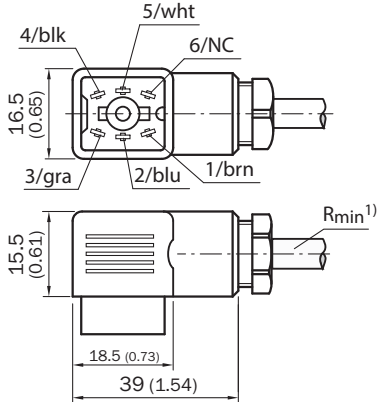

Dimensional drawing (Dimensions in mm (inch))

① Minimum bend radius at dynamic use R_{Min} = 20 x cable diameter