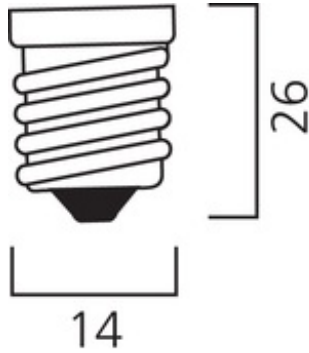

ToLEDo Ball

ToLEDo Ball Frosted 250LM E14 SL

0026950

TECHNICAL DRAWINGS