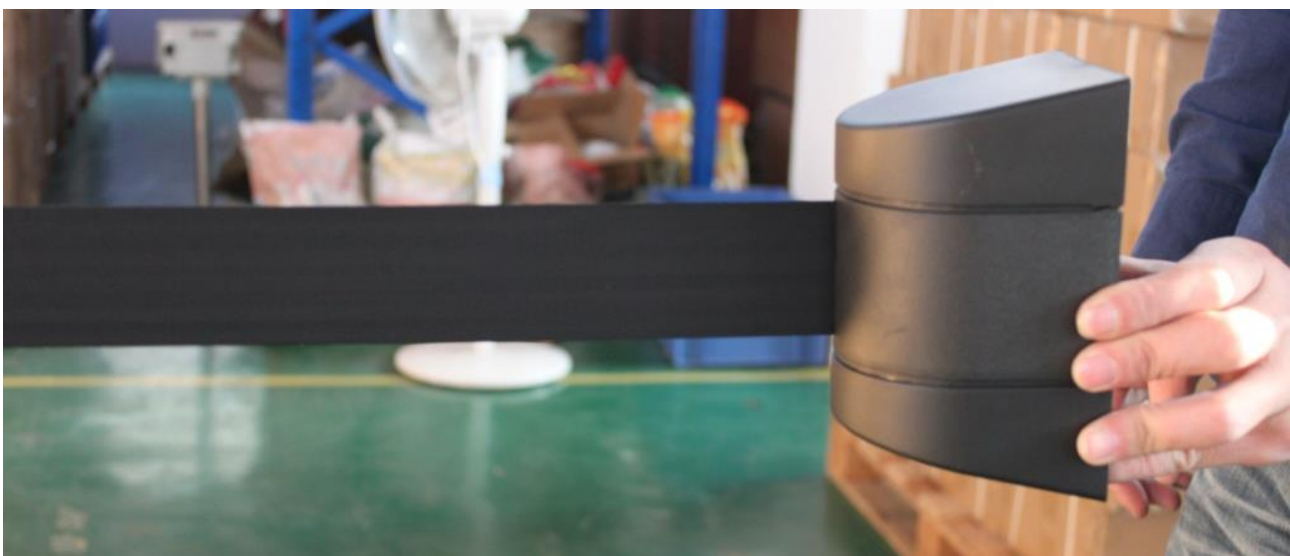

## Datasheet

**RS PRO Wall Unit Retractable Belt- Whole Black**  
**Stock number: 829-9078**

EN

## Specifications

**Material of wall mount: Strong black plastic**

**Material of belt: Polyester**

**Belt Colour: Black**

**Belt Length: 4.6 m**

**Belt Width: 4.8 cm**

**Wall receiver included**

## Features

**Wall units are perfect for situation where you want a flexible retractable barrier without taking up any floor space.**

**Centrifugal barking system prevents belt retracting at excessive speed.**