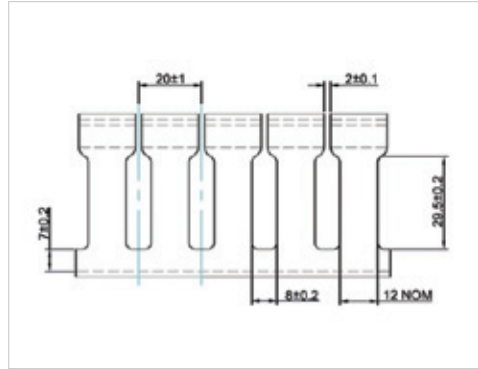

## Betaduct PVC Open Slot Black

B

Open Slot PVC Betaduct provides a lightweight self-extinguishing cable trunking with excellent rigidity and performance characteristics. Wide fingers give additional cable support and terminated wires can be re-routed easily. Ideal for use when bundles, cables and wires need supporting in control panels, distribution boards and switchgear. Ideal for all panel building applications.

Available in 23 sizes. Recommended fixing method; Betaduct rivets or washers. Supplied with lid.

### SPECIFICATIONS

**MATERIAL:**

Self-Extinguishing PVC

**SLOT PITCH:** 20mm **SLOT WIDTH:** 8mm **WEBS:** 12mm

**COLOUR:**

Black RAL 9005

**SERVICE TEMPERATURE RATING:**

-15°C to +60°C

**FLAMMABILITY:**

UL94 V-0 Rated Material

**STANDARDS:**

Base slots to DIN 43659. RoHS, CSA, UL and Lloyds Register Approved.

PART NO. BLACK	NOMINAL SIZE INNER (WxH) mm	NOMINAL SIZE OUTER (WxH) mm	PACK QTY (m)
0980	19 x 50	25 x 53	24
0981	25 x 37.5	29 x 41	24
0913	25 x 50	29 x 54	24
0914	25 x 75	29 x 79	16
0983	25 x 100	30 x 105	16
0984	37.5 x 37.5	41 x 41	24
0985	37.5 x 50	41 x 54	16
0986	37.5 x 75	39 x 79	16
0987	37.5 x 100	43 x 105	16
0988	50 x 25	54 x 28	24
0989	50 x 37.5	54 x 41	16
0916	50 x 50	54 x 54	16
0917	50 x 75	55 x 79	16
0992	50 x 100	56 x 105	8
0993	75 x 37.5	80 x 41	16
0994	75 x 50	78 x 54	16
0919	75 x 75	80 x 80	16
0996	75 x 100	80 x 105	8
0998	100 x 50	107 x 54	8
0999	100 x 75	107 x 80	8
1000	100 x 100	107 x 107	8
1001	100 x 125	107 x 130	8
0941	125 x 75	131 x 78	8