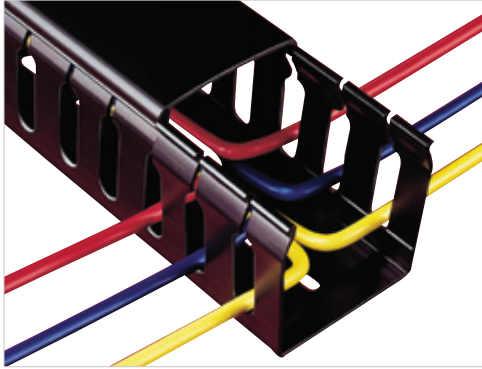

## Betaduct PVC Open Slot Black

B

Open Slot PVC Betaduct provides a lightweight self-extinguishing cable trunking with excellent rigidity and performance characteristics. Wide fingers give additional cable support and terminated wires can be re-routed easily. Ideal for use when bundles, cables and wires need supporting in control panels, distribution boards and switchgear. Ideal for all panel building applications.

Available in 23 sizes. Recommended fixing method; Betaduct rivets or washers. Supplied with lid.

### SPECIFICATIONS

**MATERIAL:**

Self-Extinguishing PVC

**SLOT PITCH:** 20mm **SLOT WIDTH:** 8mm **WEBS:** 12mm

**COLOUR:**

Black RAL 9005

**SERVICE TEMPERATURE RATING:**

-15°C to +60°C

**FLAMMABILITY:**

UL94 V-0 Rated Material

**STANDARDS:**

Base slots to DIN 43659. RoHS, CSA, UL and Lloyds Register Approved.

PART NO. BLACK	NOMINAL SIZE INNER (WxH) mm	NOMINAL SIZE OUTER (WxH) mm	PACK QTY (m)
0980	19 x 50	25 x 53	24
0981	25 x 37.5	29 x 41	24
0913	25 x 50	29 x 54	24
0914	25 x 75	29 x 79	16
0983	25 x 100	30 x 105	16
0984	37.5 x 37.5	41 x 41	24
0985	37.5 x 50	41 x 54	16
0986	37.5 x 75	39 x 79	16
0987	37.5 x 100	43 x 105	16
0988	50 x 25	54 x 28	24
0989	50 x 37.5	54 x 41	16
0916	50 x 50	54 x 54	16
0917	50 x 75	55 x 79	16
0992	50 x 100	56 x 105	8
0993	75 x 37.5	80 x 41	16
0994	75 x 50	78 x 54	16
0919	75 x 75	80 x 80	16
0996	75 x 100	80 x 105	8
0998	100 x 50	107 x 54	8
0999	100 x 75	107 x 80	8
1000	100 x 100	107 x 107	8
1001	100 x 125	107 x 130	8
0941	125 x 75	131 x 78	8