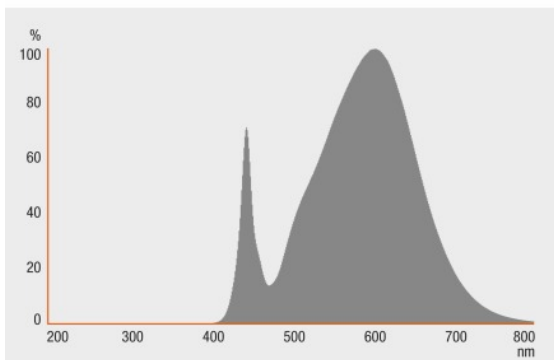

Product datasheet

Spectral power distribution

Guarantee

Logistical Data

Product code	Product description	Packaging unit (Pieces/Unit)	Dimensions (height x width x length)	Volume	Gross weight
4052899911178	PARATHOM CL A 40 ADV 6 W/827 FR	Shipping carton box 10	129 mm x 137 mm x 324 mm	5.73 dm³	1699.00 g

The mentioned product code describes the smallest quantity unit which can be ordered. One shipping unit can contain one or more single products. When placing an order, for the quantity please enter single or multiples of a shipping unit.

References / Links

For dimming conformity see