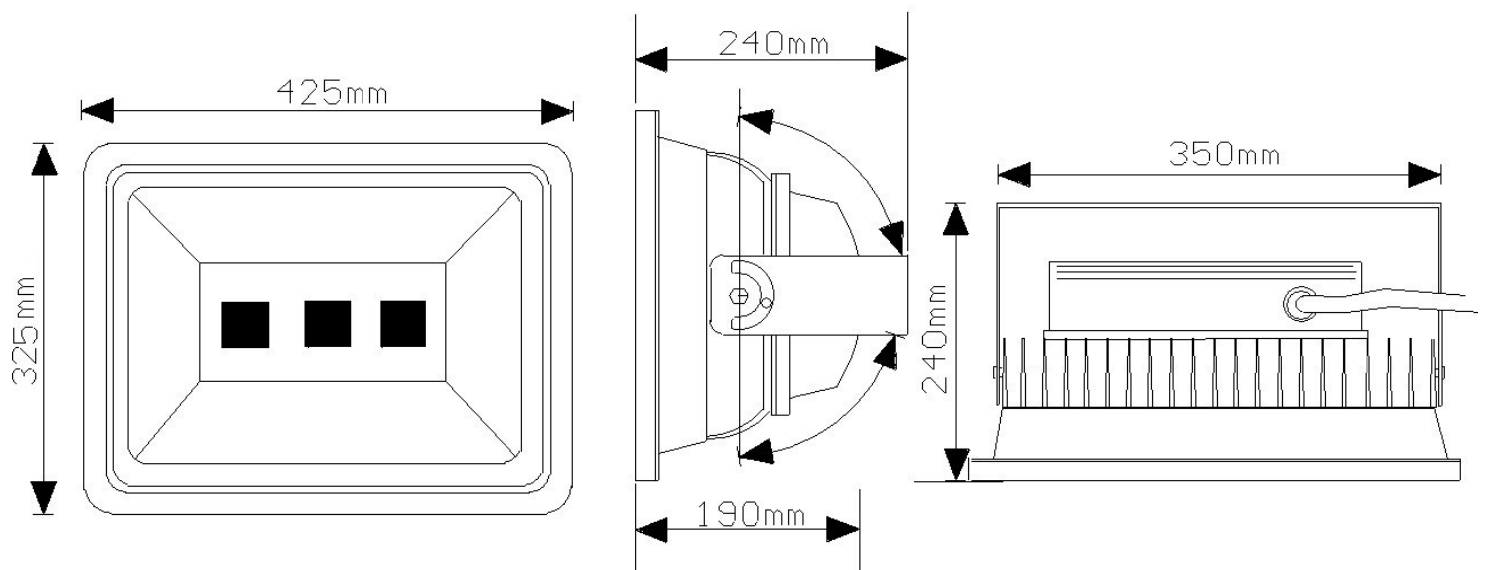

CE RoHS✓

Specification:

ENGLISH

SPECIFICATIONS	
Watt	150W
Work Voltage	AC85-265V
Configuration Size	L425*W240*H325mm
Light Color	cool white
Color Temperature	6000-6500K
LED Angle	120°
Led Luminous Efficiency	≥80-90 lm/w
Led Flux	≥13500-14500lm
Lamp's Efficiency (%)	> 90%
Life Span	50000H
Protection Degree	IP65

Dimensions:

How to assemble:

- Step 1:

- Step 2:

- Step 3: