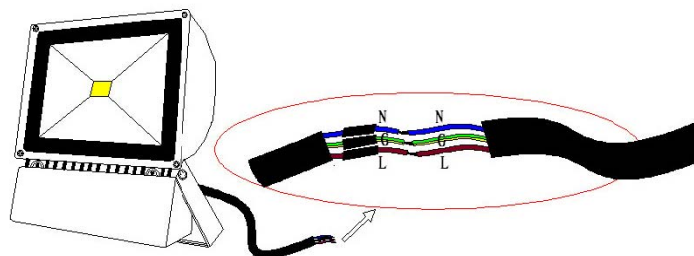

CE RoHS✓

Specification:

ENGLISH

SPECIFICATIONS	
Watt	150W
Work Voltage	AC85-265V
Configuration Size	L425*W240*H325mm
Light Color	cool white
Color Temperature	6000-6500K
LED Angle	120°
Led Luminous Efficiency	≥80-90 lm/w
Led Flux	≥13500-14500lm
Lamp's Efficiency (%)	> 90%
Life Span	50000H
Protection Degree	IP65

Dimensions:

How to assemble:

- Step 1:

- Step 2:

- Step 3: