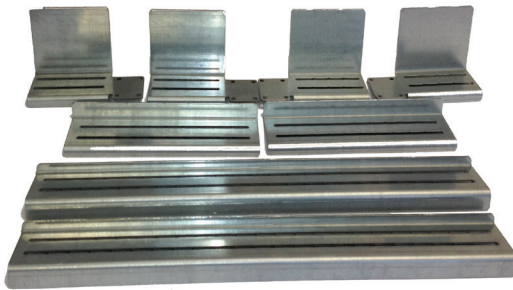

Universal Rack Guides

RACK GUIDE

19 inch Universal rack guide for racks 600 to 1000mm deep.
Max load 35 kg

Suitable for the SDH/VSD/DVR range.

RACK GUIDE 600-1000

19 inch Universal rack guide for racks 600 to 1000mm deep.
Load 35 - 100 kg

Suitable for the SDL range.