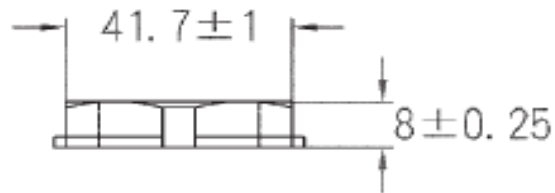

### RS M32 Black Nylon Cable Gland With Locknut, 18 → 25mm Cable Dia Range, IP68

RS Stock number 669-4670

|                               |          |
|-------------------------------|----------|
| Colour                        | Black    |
| IP Rating                     | IP68     |
| Locknut Included              | Yes      |
| Material                      | Nylon 66 |
| Maximum Cable Diameter        | 25mm     |
| Maximum Operating Temperature | +85°C    |
| Minimum Cable Diameter        | 18mm     |
| Minimum Operating Temperature | -60°C    |
| Thread Size                   | M32      |

LOCK NUT

WASHER

External thread  
M32x1.5

BODY

CLAW

SEALS

NUT