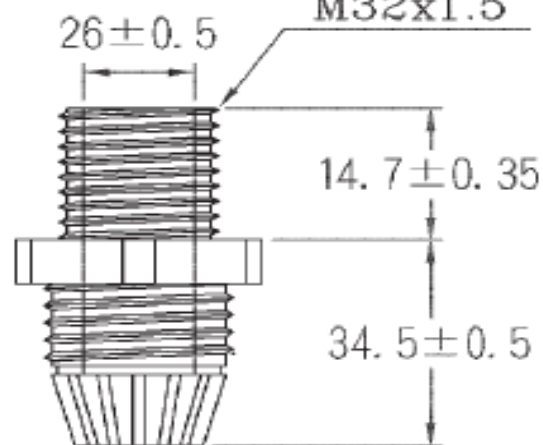

### RS M32 Black Nylon Cable Gland With Locknut, 18 → 25mm Cable Dia Range, IP68

RS Stock number 669-4670

|                               |          |
|-------------------------------|----------|
| Colour                        | Black    |
| IP Rating                     | IP68     |
| Locknut Included              | Yes      |
| Material                      | Nylon 66 |
| Maximum Cable Diameter        | 25mm     |
| Maximum Operating Temperature | +85°C    |
| Minimum Cable Diameter        | 18mm     |
| Minimum Operating Temperature | -60°C    |
| Thread Size                   | M32      |

LOCK NUT

WASHER

External thread  
M32x1.5

BODY

CLAW

SEALS

NUT