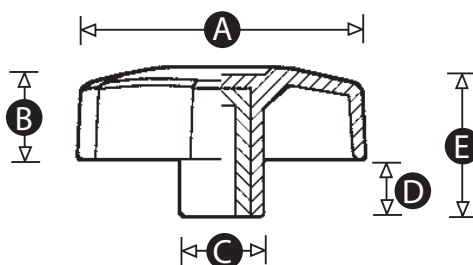

DataSheet

Female Scallop Knob

Material

High impact resistant thermoplastic

Standard colour

Black

Finish

Matt

Female insert material

Brass

Part No.	A	B	C	D	E	Thread size
161076	28	11	11	6	17	M5
161082	28	11	11	6	17	M6
161098	40	12	15	8	20	M6
161105	50	15	15	9	24	M6
161111	50	15	15	9	24	M8
161127	60	18	19	12	30	M10