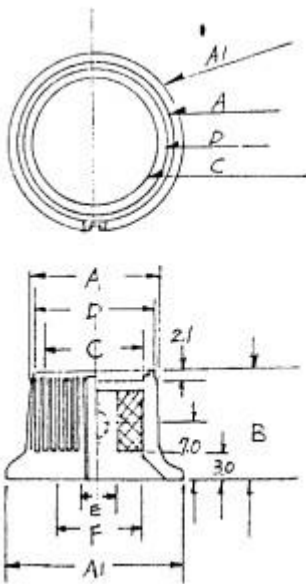

# Black 28mm Potentiometer Knob with a White Indicator, 6mm Shaft

RS Stock number [259-7039](#)

Dimensions: (mm)

## Specifications

- Body Colour: Black
- Indicator Colour: White
- Knob Diameter: 28mm
- Height: 17mm
- Type: Grub Screw
- Shaft Size: 6mm