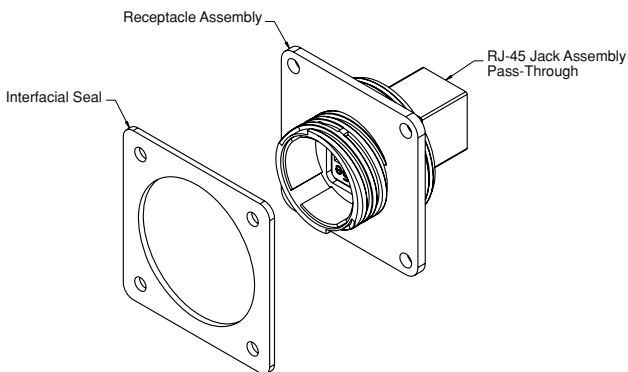

**Circular Plastic Connectors (CPC) Series 45 Ethernet (continued)**

**Plug Kit, Shielded**

**Solid Wire:**  
Part No. 1546907-1

**Stranded Wire:**  
Part No. 1546907-2

**Plug Kit, Unshielded**

**Solid Wire:**  
Part No. 1546876-1

**Stranded Wire:**  
Part No. 1546876-2

**Receptacle Kit, Shielded, Pass-Through RJ-45/RJ-45**  
Part No. 1986172-1

**Receptacle Kit, Shielded, Wire Terminated**  
Part No. 1546908-1

**Receptacle Kit, Unshielded, Pass-Through RJ-45/RJ-45**  
Part No. 1776186-1

**Receptacle Kit, Unshielded, Wire Terminated**  
Part No. 1546877-1

**Receptacle Sealing Caps, Part No. 207445-1 (with Plastic Strap)**

**Receptacle Sealing Caps, Part No. 208652-1 (with Beaded Chain)**