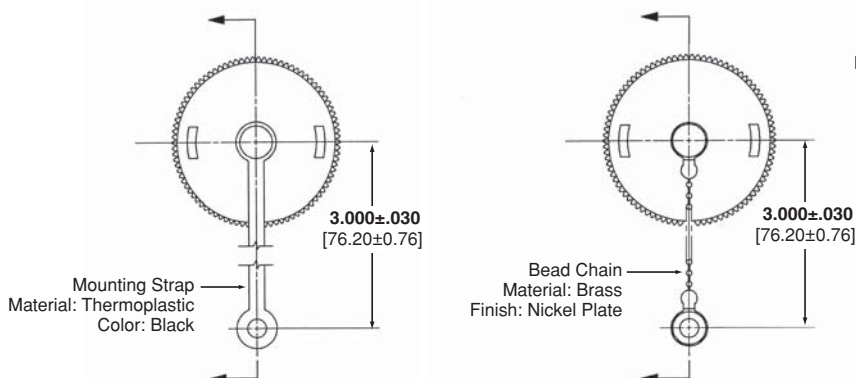

**Stranded Wire:**  
Part No. 1546876-2

**Receptacle Kit, Shielded, Pass-Through RJ-45/RJ-45**  
Part No. 1986172-1

**Receptacle Kit, Shielded, Wire Terminated**  
Part No. 1546908-1

**Receptacle Kit, Unshielded, Pass-Through RJ-45/RJ-45**  
Part No. 1776186-1

**Receptacle Kit, Unshielded, Wire Terminated**  
Part No. 1546877-1

**Receptacle Sealing Caps, Part No. 207445-1 (with Plastic Strap)**

**Receptacle Sealing Caps, Part No. 208652-1 (with Beaded Chain)**