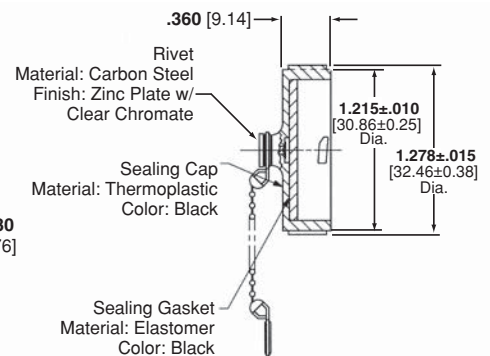

**Stranded Wire:**  
Part No. 1546876-2

**Receptacle Kit, Shielded, Pass-Through RJ-45/RJ-45**  
Part No. 1986172-1

**Receptacle Kit, Shielded, Wire Terminated**  
Part No. 1546908-1

**Receptacle Kit, Unshielded, Pass-Through RJ-45/RJ-45**  
Part No. 1776186-1

**Receptacle Kit, Unshielded, Wire Terminated**  
Part No. 1546877-1

**Receptacle Sealing Caps, Part No. 207445-1 (with Plastic Strap)**

**Receptacle Sealing Caps, Part No. 208652-1 (with Beaded Chain)**