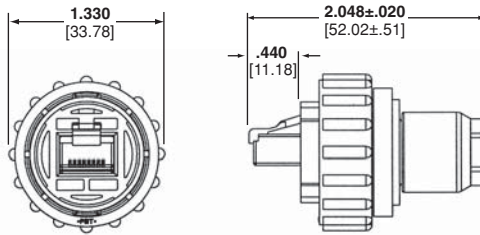

**Circular Plastic Connectors (CPC) Series 45 Ethernet (continued)**

**Plug Kit, Shielded**

**Solid Wire:**  
Part No. 1546907-1

**Stranded Wire:**  
Part No. 1546907-2

**Plug Kit, Unshielded**

**Solid Wire:**  
Part No. 1546876-1

**Stranded Wire:**  
Part No. 1546876-2

**Receptacle Kit, Shielded, Pass-Through RJ-45/RJ-45**  
Part No. 1986172-1

**Receptacle Kit, Shielded, Wire Terminated**  
Part No. 1546908-1

**Receptacle Kit, Unshielded, Pass-Through RJ-45/RJ-45**  
Part No. 1776186-1

**Receptacle Kit, Unshielded, Wire Terminated**  
Part No. 1546877-1

**Receptacle Sealing Caps, Part No. 207445-1 (with Plastic Strap)**

**Receptacle Sealing Caps, Part No. 208652-1 (with Beaded Chain)**