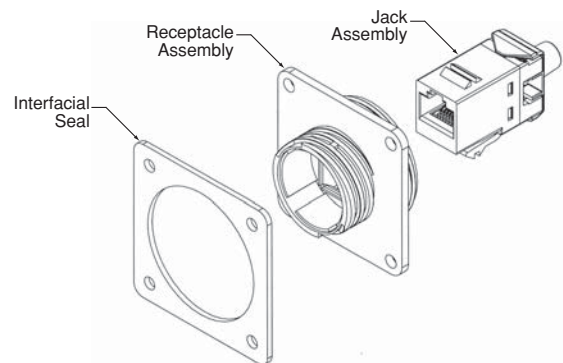

**Circular Plastic Connectors (CPC) Series 45 Ethernet (continued)**

**Plug Kit, Shielded**

**Solid Wire:**  
Part No. 1546907-1

**Stranded Wire:**  
Part No. 1546907-2

**Plug Kit, Unshielded**

**Solid Wire:**  
Part No. 1546876-1

**Stranded Wire:**  
Part No. 1546876-2

**Receptacle Kit, Shielded, Pass-Through RJ-45/RJ-45**  
Part No. 1986172-1

**Receptacle Kit, Shielded, Wire Terminated**  
Part No. 1546908-1

**Receptacle Kit, Unshielded, Pass-Through RJ-45/RJ-45**  
Part No. 1776186-1

**Receptacle Kit, Unshielded, Wire Terminated**  
Part No. 1546877-1

**Receptacle Sealing Caps, Part No. 207445-1 (with Plastic Strap)**

**Receptacle Sealing Caps, Part No. 208652-1 (with Beaded Chain)**