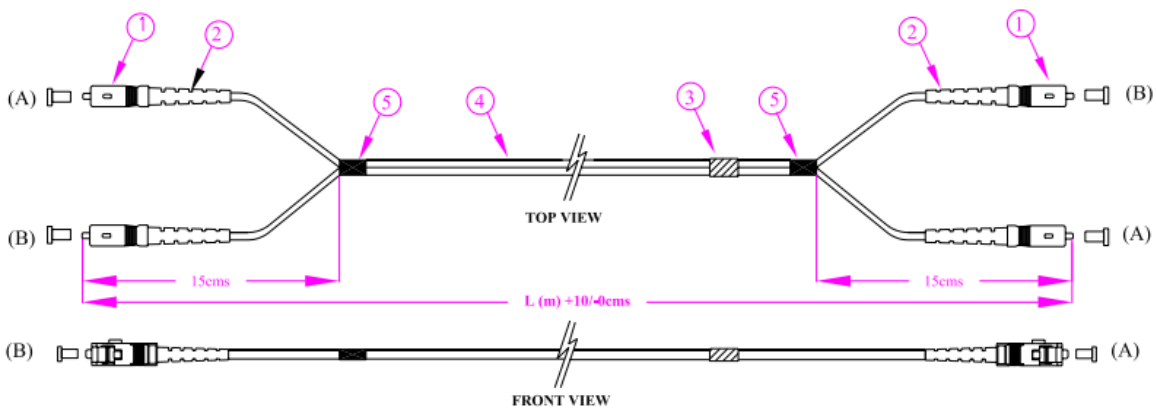

Datasheet

Fibre Optic Cable Assembly

RS Stock number 536-7257

Dimensions: (mm)

Connector: SC Clips shall be mounted to the connector to make it duplex.

Optical Performance (IEC 61300-3-4):

Multimode (@ 1300nm)

Max. IL - 0.30dB Typical: 0.20dB

Singlemode: (@1310nm and/or 1550nm)

Max. IL - 0.30dB Typical: 0.20dB Return Loss: >50dB

Id No.	Description	EA
1	SC Connector	4
2	SC Boots	4
3	Identification Label	1
4	2.8 Duplex Cable (Lm)	1
5	Black Tape	2

- RoHS compliant
- Coiling Diameter of the Patchcord shall be greater than 200mm.