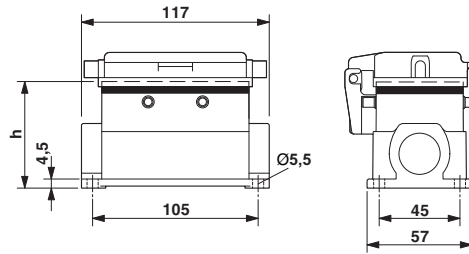

Housing - HC-B 16-SFQD-67/O2PG21 - 1673685

Drawings

Dimensioned drawing

Dimensional drawing

Phoenix Contact 2015 © - all rights reserved
<http://www.phoenixcontact.com>