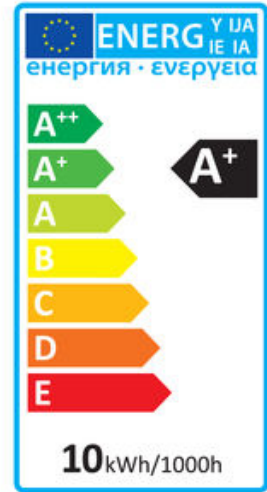

Verbatim LED Classic A B22 10W 2700K Warm White 730 LM DIM

- B22 Socket
- 220 - 240 V Voltage
- 30,000 hours Lifetime
- Dimmable
- 82% Energy Saving
- Lumen: 730
- Equivalent to 55W incandescent bulb

Product Number	52151
General Data	
Lamp Socket	B22
Electric Data	
Wattage (W)	10
Wattage Equivalent (W)	55
Voltage (V)	220 - 240 V
Dimmable	yes
Power Factor	0.90
Operating Frequency (Hz)	50-60
Geometric Data	
Length (mm)	119
Diameter (in mm)	60
Weight (g)	200.5
Photometric Data	
Luminous Flux (lm)	730
CRI	≥ 80
CCT (K)	2700
Beam Angle (°)	130
Luminous Efficacy (lm/W)	73
Lifetime (hrs)	30,000
Switching Cycle	20,000

02/07/2014

Photometric Diagrams

Distance [m]	Cone Diameter [m]	E(0°)	E(C90)	E(C0)	Illuminance [lx]
0.5	2.14 2.40	744	65.0° 28	67.4° 21	
1.0	4.29 4.80	186	65.0° 7	67.4° 5	
1.5	6.43 7.21	83	65.0° 3	67.4° 2	
2.0	8.58 9.61	47	65.0° 2	67.4° 1	
2.5	10.72 12.01	30	65.0° 1	67.4° 1	
3.0	12.87 14.41	21	65.0° 1	67.4° 1	

Distance [m] Cone Diameter [m] Illuminance [lx]
 — C0 - C180 (Half-value Angle: 134.8°)
 — C90 - C270 (Half-value Angle: 130.0°)

Energy Rating

Technical Packaging Details

Barcode

023942521518

EAN 128

(02)00023942521518(37)04(91)204