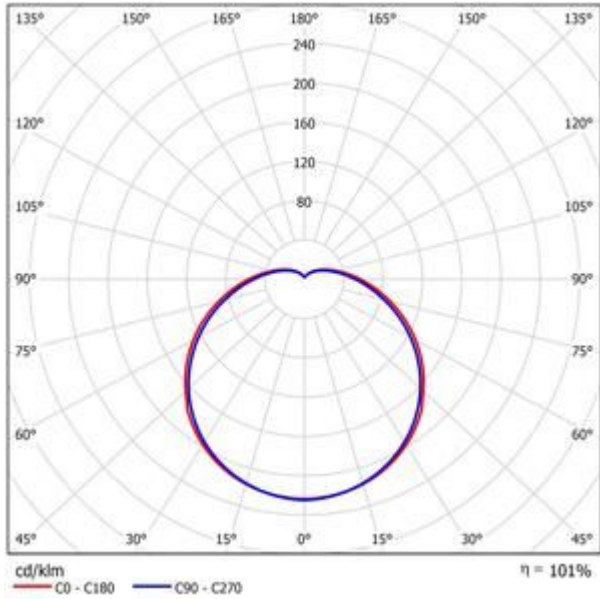

Verbatim LED Classic A B22 10W 2700K Warm White 730 LM DIM

- B22 Socket
- 220 - 240 V Voltage
- 30,000 hours Lifetime
- Dimmable
- 82% Energy Saving
- Lumen: 730
- Equivalent to 55W incandescent bulb

Product Number	52151
General Data	
Lamp Socket	B22
Electric Data	
Wattage (W)	10
Wattage Equivalent (W)	55
Voltage (V)	220 - 240 V
Dimmable	yes
Power Factor	0.90
Operating Frequency (Hz)	50-60
Geometric Data	
Length (mm)	119
Diameter (in mm)	60
Weight (g)	200.5
Photometric Data	
Luminous Flux (lm)	730
CRI	≥ 80
CCT (K)	2700
Beam Angle (°)	130
Luminous Efficacy (lm/W)	73
Lifetime (hrs)	30,000
Switching Cycle	20,000

02/07/2014

Photometric Diagrams

Distance [m]	Cone Diameter [m]	E(0°)	E(C90)	E(C0)	Illuminance [lx]
0.5	2.14 2.40	744	65.0° 28	67.4° 21	
1.0	4.29 4.80	186	65.0° 7	67.4° 5	
1.5	6.43 7.21	83	65.0° 3	67.4° 2	
2.0	8.58 9.61	47	65.0° 2	67.4° 1	
2.5	10.72 12.01	30	65.0° 1	67.4° 1	
3.0	12.87 14.41	21	65.0° 1	67.4° 1	

Distance [m] Cone Diameter [m] Illuminance [lx]
 — C0 - C180 (Half-value Angle: 134.8°)
 — C90 - C270 (Half-value Angle: 130.0°)

Energy Rating

Technical Packaging Details

Barcode

023942521518

EAN 128

(02)00023942521518(37)04(91)204