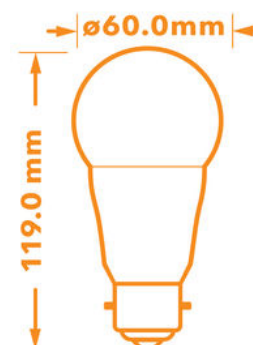

Verbatim LED Classic A B22 10W 2700K Warm White 730 LM DIM

- B22 Socket
- 220 - 240 V Voltage
- 30,000 hours Lifetime
- Dimmable
- 82% Energy Saving
- Lumen: 730
- Equivalent to 55W incandescent bulb

Product Number	52151
General Data	
Lamp Socket	B22
Electric Data	
Wattage (W)	10
Wattage Equivalent (W)	55
Voltage (V)	220 - 240 V
Dimmable	yes
Power Factor	0.90
Operating Frequency (Hz)	50-60
Geometric Data	
Length (mm)	119
Diameter (in mm)	60
Weight (g)	200.5
Photometric Data	
Luminous Flux (lm)	730
CRI	≥ 80
CCT (K)	2700
Beam Angle (°)	130
Luminous Efficacy (lm/W)	73
Lifetime (hrs)	30,000
Switching Cycle	20,000

02/07/2014

Photometric Diagrams

Distance [m]	Cone Diameter [m]	E(0°)	E(C90)	E(C0)	Illuminance [lx]
0.5	2.14 2.40	744	65.0° 28	67.4° 21	
1.0	4.29 4.80	186	65.0° 7	67.4° 5	
1.5	6.43 7.21	83	65.0° 3	67.4° 2	
2.0	8.58 9.61	47	65.0° 2	67.4° 1	
2.5	10.72 12.01	30	65.0° 1	67.4° 1	
3.0	12.87 14.41	21	65.0° 1	67.4° 1	

Distance [m] Cone Diameter [m] Illuminance [lx]
 — C0 - C180 (Half-value Angle: 134.8°)
 — C90 - C270 (Half-value Angle: 130.0°)

Energy Rating

Technical Packaging Details

Barcode

023942521518

EAN 128

(02)00023942521518(37)04(91)204

Carton Dimensions (HxWxL)

195 x 144 x 253

Cartons/Pallet

80

Layers/Pallet

4

Units/Pallet

320