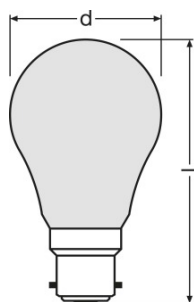

Technical data

Electrical data

Nominal wattage	60.00 W
Nominal voltage	120 V
Rated wattage	60.00 W

Photometrical data

Luminous flux	505 lm
Color rendering index Ra	100
Color rendering index Ra	100

Light technical data

Starting time	0.0 s
---------------	-------

Dimensions & weight

Diameter	60.0 mm
Length	106.0 mm
Overall length	106.0 mm
Outer bulb	A60

Lifespan

Nominal lamp life time	1000 h
Rated lamp life time	1000 h

Additional product data

Base (standard designation)	B22d
Lamp mercury content	0.0 mg
Mercury-free	Yes

Product datasheet

Country specific categorizations

ILCOS	IAA/F-60-120-B22D-60
-------	----------------------

Logistical Data

Product code	Product description	Packaging unit (Pieces/Unit)	Dimensions (height x width x length)	Volume	Gross weight
4050300615080	CENTRA A FR 60 W 120 V B22D	Shipping carton box 25	300 mm x 116 mm x 300 mm	10.44 dm ³	1483.00 g