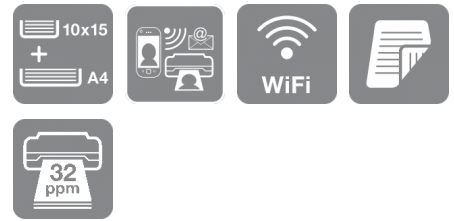

Expression Photo XP-55

DATASHEET

Ideal for photo enthusiasts looking for superior photo printing. The Expression Photo XP-55 uses Claria Photo HD ink to ensure photos will last for generations¹. The addition of Wi-Fi and mobile printing with Epson Connect² make sharing your creations quick and easy. You also benefit from dual paper trays and CD/DVD printing capability.