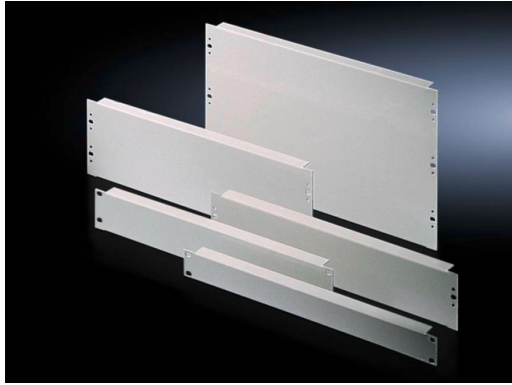

Rittal – The System.

Faster – better – everywhere.

► Blanking panel, 482.6 mm (19") – DK 7153.005

Date : Aug 26, 2014

ENCLOSURES

POWER DISTRIBUTION

CLIMATE CONTROL

IT INFRASTRUCTURE

SOFTWARE & SERVICES

FRIEDHELM LOH GROUP

Blanking panel, 482.6 mm (19") – DK 7153.005

created : 26.08.2014 build on www.rittal.com/uk-en

Product description

Description: As an extension cover or for population as required.

Material: Sheet steel

Colour: RAL 9005

Note on model no.: Extended delivery times.

Packs of: 2 pc(s).

EAN: 4028177492127

Customs tariff number: 94039010

Product features

Dimensions: Width: 482.6 mm / 19"

Units: 3 U

Build height: 132.5 mm

Weight: 0.9 kg

Downloads

CAD drawings: Request