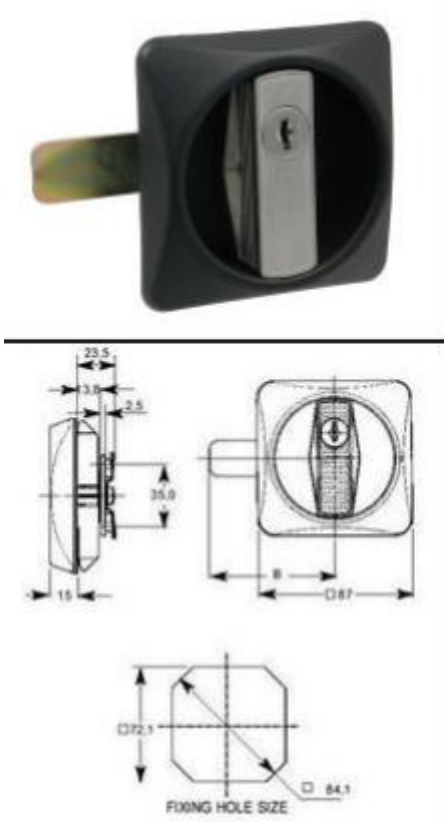

Professionally approved products. Datasheet

Chrome Plated Metal, Plastic Black Locking Handle, Flush Face, 87mm

RS Stock number 347-8709

PRODUCT REFERENCE NUMBERS					
KEY SERIES	COMBINATIONS	LOCKING	NON-LOCKING	FIXED	PANEL THICKNESS
9000 D/E	500	F90	F91	F92	0.8
9000 D/E	500	F140	F141	F142	1.2
95-97	2000	1791 *			0.8
92	200	1691 *			0.8
78	200	5835 *			0.8

= MASTER KEY SYSTEM: SUPPLIED TO ORDER ONLY
 STANDARD MOVEMENTS: 08
 STANDARD FINISHES: BLACK ROSE
 SATIN HANDLE
 *BRIGHT CHROME HANDLE ONLY
 THIS PRODUCT IS QUICK FIXING, SUITABLE FOR PANEL THICKNESS SHOWN ABOVE.