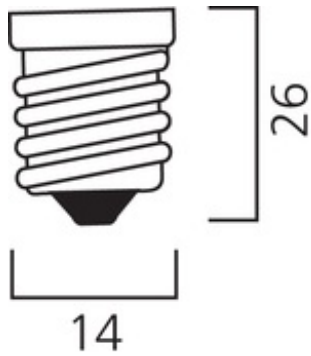

ToLEDo Ball

ToLEDo Ball Dim Frosted 470LM E14 SL

0026946

TECHNICAL DRAWINGS