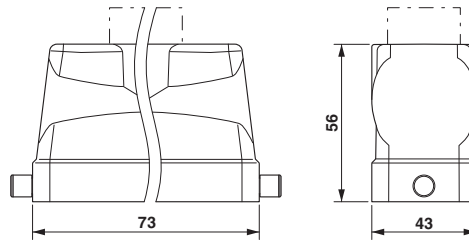

Technical data

Dimensions

Height	56 mm
Width	43 mm
Length	73 mm

Ambient conditions

Degree of protection of housing (IP)	IP65
Ambient temperature (operation)	-40 °C ... 125 °C

General

Note	For contact inserts HC-B10, BB18, DD42, M, K8/24
Type	B10
Housing type	Sleeve housing
Locking type	for single locking latch
No. of cable outlets	1
Cable exit	Straight
Screw connection	none
Type of the screw connection	1x M25
Housing material	Aluminum die-cast

Metal screw connection with cable bend protection and strain relief, thread length: 7 mm, cable sealing area: 10 - 19 mm, clamping area: 14 - 21 mm, SW 30, screw connection: M25

Plug for cable screw gland

Filler plugs - HC-M-BS-M25 - 1645859

Filler plug, metal, size: M25

Reducing adapter

Reducing adapter - REDUC-M-KV-M25/M20 - 1647624

Step-down adapter, M25 to M20, including O-ring

Drawings

Housing - HC-B 10-TFL-N-O1STM25G - 1460039

Dimensioned drawing

Dimensional drawing