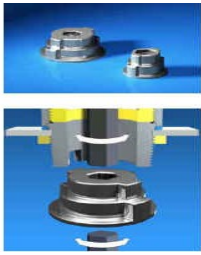

Data sheet

HD 2410.290

Main data:

Model No.:	HD 2410.290
Designation:	Assembly tool for hygienic design gland,
	,
Variant:	n/a
Packs of:	1 SA
BxHxT:	k.A.
Mounting surface:	n/a
Volume:	0,25 dm ³
Net weight:	0,02 kg
EAN:	4028177552210
Customs number:	73181900
Protection categories:	n/a