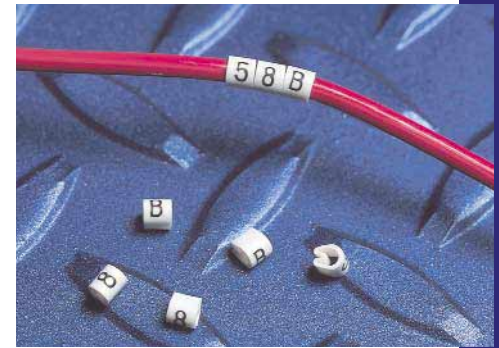

# Z-Type Markers

Pre-Marked

Z-Type markers have a gusseted design that allows each marker to fit firmly over a wide range of cable diameters. Markers either come on reels or in loose packs. Applicator tools are also available to ease manual installation.

## ZMarkers - Refer to Order Code Table for part numbers.

Marker Size	For Cable Diameters in inches	Package Quantity
Size 5	0.059 - 0.079	1,000
Size 7	0.079 - 0.126	1,000
Size 9	0.098 - 0.157	1,000
Size 11	0.114 - 0.185	1,000
Size 13	0.134 - 0.224	1,000
Size 15	0.150 - 0.248	1,000
Size 18	0.169 - 0.272	500
Size 23	0.217 - 0.350	500
Size 35	0.311 - 0.500	250

## Ordering Information

1. Selections are based on the diameter of the wire. Use the order code tables to select the product order code. Order codes are determined by the color (standard colors are white and yellow), wire size, character printed on each marker (a single number, letter, or symbol is printed on a single marker), and the arrangement of the markers (markers come packed loose in boxes or stranded together on a spool). Entire quantity will contain the same number, letter, and character chosen.
2. An applicator tool is available for Size 5 (0.059 - 0.079) to assist in installation of small markers.
3. An 18 compartment selection box is also available for loose markers.
4. Color-coding is also available for markers 0-9. Colors correspond to the number printed on each marker. 0 = Black, 1 = Brown, 2 = Red, 3 = Orange, 4 = Yellow, 5 = Green, 6 = Blue, 7 = Violet, 8 = Gray, 9 = White
5. Example: If you have determined that your wire diameter is 0.080 inches, you need the number 5 printed on each marker, the marker color is to be white, and you want your markers arranged on a spool, your part number would be: 05813905
6. Check with your Tyco Electronics representative for delivery information.