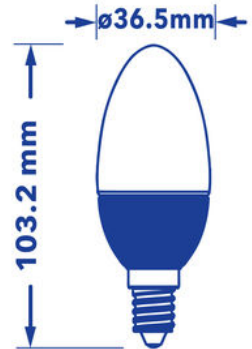

Verbatim LED Candle Frosted E14 4.5W 2700K Warm White 350 LM

- E14 Socket
- 220 - 240 V Voltage
- 20,000 hours Lifetime
- 85% Energy Saving
- Lumen: 350
- Equivalent to 31W incandescent bulb

Product Number	52602
General Data	
Lamp Socket	E14
Electric Data	
Wattage (W)	4.5
Wattage Equivalent (W)	31
Voltage (V)	220 - 240 V
Dimmable	no
Power Factor	0.40
Operating Frequency (Hz)	50-60
Geometric Data	
Length (mm)	103.2
Diameter (in mm)	36.5
Weight (g)	45
Photometric Data	
Luminous Flux (lm)	350
CRI	≥ 80
CCT (K)	2700
Beam Angle (°)	160
Luminous Efficacy (lm/W)	77.8
Lifetime (hrs)	20,000
Switching Cycle	100,000

50023942526020

Pack Dimensions(HxWxL)

178 x 118 x 45

Pack Weight

79

MOQ

4

Carton Dimensions (HxWxL)

195 x 104 x 253

Cartons/Pallet

120

Layers/Pallet

4

Units/Pallet

480

02/07/2014