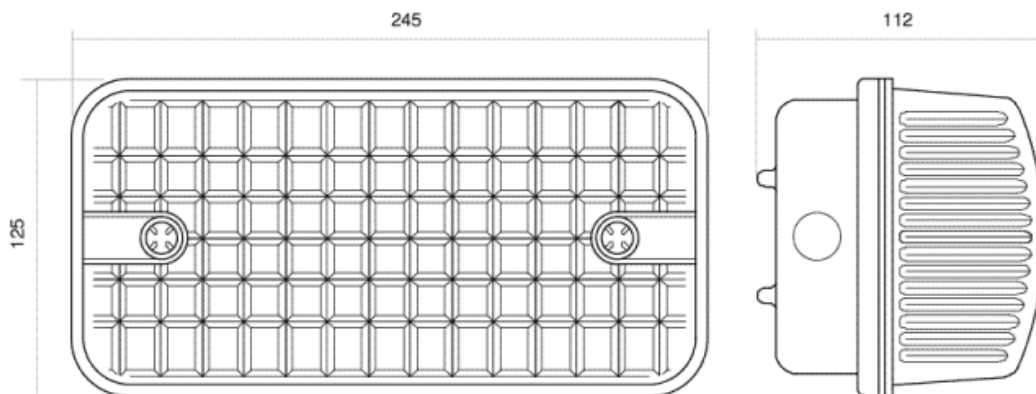

Datasheet

RS, LED Lighting Bulkhead, 110 V ac/V dc, IP64, with Red Diffuser

RS Stock 315-1202

Dimensions: (mm)

Specification

- LED Bulkhead unit
- Outstanding reliability and optical performance
- 'Fit and Forget' solution