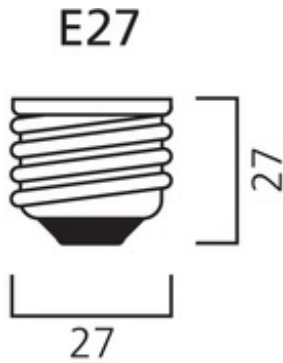

Mini-Lynx Fast-Start

ML FAST-START 827 E27 11W SLV

0035108

DATA TABLE

General data

Ordering number	0035108
Dry applications use only	Yes
Technology	Compact Fluorescent
Average life (Rated) (h)	10000
Average life (Nominal) (h)	10000
Energy class	A
Energy saving lamp	Yes
Lamp shape	Stick
Lamp finish	Frosted
Dimmable	No
Cap/Base	E27
Type	Mini-Lynx Fast Start T3 4U Stick
EAN code	5410288351087
E-number FI	4940278
E-number SE	8357538
Long description	
Product name	ML FAST-START 827 E27 11W SLV
Lamp mercury content (mg)	<2.5
Starting time (max) (s)	< 1.0 Sec
Warm-up time to 60% of full light (max) (s)	< 40 s
Control gear required	No
IEC Reference	IEC 60968
IEC Reference 2	IEC 60969
IEC Reference 3	IEC 55015
ILCOS code	FBTH-11/27/1b-E27-48/102
Intended purpose	General lighting
No. of switching cycles before premature failure (min)	30000
Special purpose lamp	No
Transformer required	No
Sales pack quantity	10
Optimal operating condition (°C)	25° C, cap-up, Stated lumen output may vary if operated in non-standard position

Mini-Lynx Fast-Start

ML FAST-START 827 E27 11W SLV

0035108

Optical data

Light colour	827 Homelight
CRI (Ra)	80
Colour temperature (K)	2700
Lumen maintenance at end of nominal life (%)	= 75.0 %
Luminous flux (Rated) (lm)	600
Luminous flux (Nominal) (lm)	600
Chromaticity coordinate Y	0.420
Chromaticity coordinate X	0.463

Physical data

Weight (kg)	0.06
Lamp Length (mm) - C/L	102
Max. Lamp Diameter (mm) - D	48
Single packaging type	Box/Sleeve
Single package dimensions (L x W x H) (cm)	11.00 x 5.00 x 5.00
Outer package dimensions (L x W x H) (cm)	25.00 x 11.00 x 13.00

Mini-Lynx Fast-Start

ML FAST-START 827 E27 11W SLV

0035108

TECHNICAL DRAWINGS

ENERGY LABEL