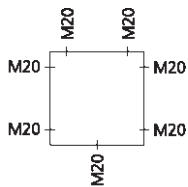

WK 007

80 x 80 x 38 mm

Description

Order No.

Packing Qty

Junction box acc. DIN EN 60670 (VDE 0606), $U_i=400V$, Duroplastic, halogen-free, with IP54 attachment bushes, with blanking plug M16, seal range 6 - 10 mm

WK 007-L
grey, without terminal 402 907 01 60/5

WK 007-2,5²
grey, with screw terminal 5-poles - 2.5 mm², (6 x 1.5² / 4 x 2.5²) 402 407 01 60/5

WK 040

87 x 87 x 45 mm

Junction box acc. DIN EN 60670 (VDE 0606), $U_i=690V$, Duroplastic, halogen-free, with IP54 attachment bushes, with blanking plug M20, seal range 8 - 13.5 mm

WK 040-L
grey, without terminal 404 907 01 60/3

WK 040-4²
grey, with screw terminal 5-poles - 4 mm², (6 x 2.5² / 4 x 4²) 404 407 01 60/3