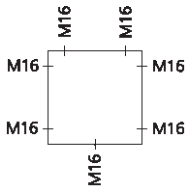

WK 007

80 x 80 x 38 mm

Description

Order No.

Packing Qty

Junction box acc. DIN EN 60670 (VDE 0606), $U_i=400V$, Duroplastic, halogen-free, with IP54 attachment bushes, with blanking plug M16, seal range 6 - 10 mm

WK 007-L
grey, without terminal 402 907 01 60/5

WK 007-2,5²
grey, with screw terminal 5-poles - 2.5 mm², (6 x 1.5² / 4 x 2.5²) 402 407 01 60/5

WK 040

87 x 87 x 45 mm

Junction box acc. DIN EN 60670 (VDE 0606), $U_i=690V$, Duroplastic, halogen-free, with IP54 attachment bushes, with blanking plug M20, seal range 8 - 13.5 mm

WK 040-L
grey, without terminal 404 907 01 60/3

WK 040-4²
grey, with screw terminal 5-poles - 4 mm², (6 x 2.5² / 4 x 4²) 404 407 01 60/3