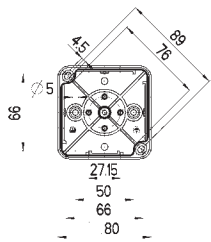

WK 007

80 x 80 x 38 mm

Description

Order No.

Packing Qty

Junction box acc. DIN EN 60670 (VDE 0606), $U_i=400V$, Duroplastic, halogen-free, with IP54 attachment bushes, with blanking plug M16, seal range 6 - 10 mm

WK 007-L
grey, without terminal 402 907 01 60/5

WK 007-2,5²
grey, with screw terminal 5-poles - 2.5 mm², (6 x 1.5² / 4 x 2.5²) 402 407 01 60/5

WK 040

87 x 87 x 45 mm

Junction box acc. DIN EN 60670 (VDE 0606), $U_i=690V$, Duroplastic, halogen-free, with IP54 attachment bushes, with blanking plug M20, seal range 8 - 13.5 mm

WK 040-L
grey, without terminal 404 907 01 60/3

WK 040-4²
grey, with screw terminal 5-poles - 4 mm², (6 x 2.5² / 4 x 4²) 404 407 01 60/3