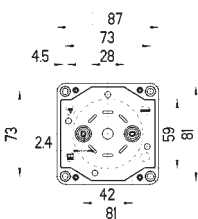

WK 007

80 x 80 x 38 mm

Description

Order No.

Packing Qty

Junction box acc. DIN EN 60670 (VDE 0606), $U_i=400V$, Duroplastic, halogen-free, with IP54 attachment bushes, with blanking plug M16, seal range 6 - 10 mm

WK 007-L
grey, without terminal 402 907 01 60/5

WK 007-2,5²
grey, with screw terminal 5-poles - 2.5 mm², (6 x 1.5² / 4 x 2.5²) 402 407 01 60/5

WK 040

87 x 87 x 45 mm

Junction box acc. DIN EN 60670 (VDE 0606), $U_i=690V$, Duroplastic, halogen-free, with IP54 attachment bushes, with blanking plug M20, seal range 8 - 13.5 mm

WK 040-L
grey, without terminal 404 907 01 60/3

WK 040-4²
grey, with screw terminal 5-poles - 4 mm², (6 x 2.5² / 4 x 4²) 404 407 01 60/3