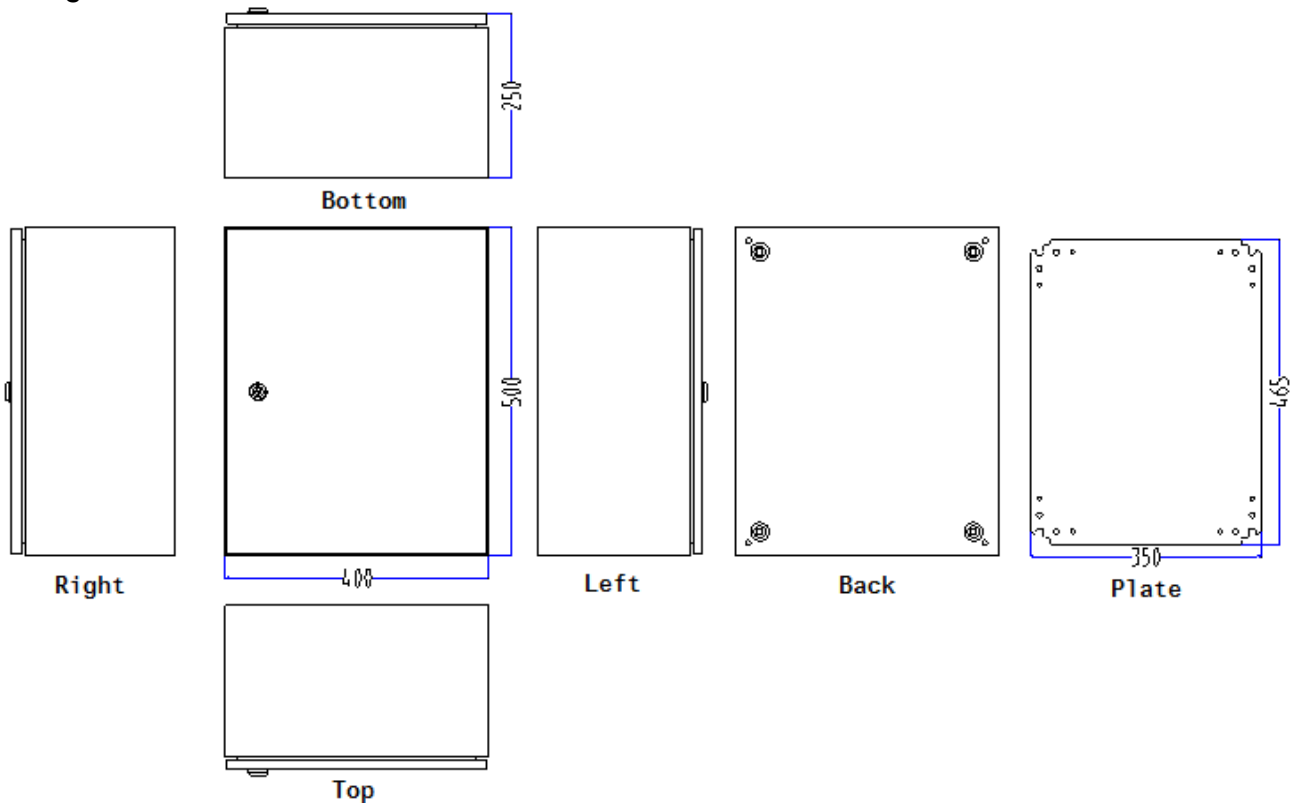

Product Datasheet

ENGLISH

S.S. Wall Box with Brackets/Chassis Plates

Drawings:

ENGLISH

Package Contain:

1 x Enclosure

1 x Chassis Plate

1 x Lock

1 x Fixing accessories

Product Specification:

Material: AISI304

Door Lock Type: Single Lock System

Door Type: Plain

Dimensions: 500 x400 x 250mm

External Height: 500 mm

External Width: 400 mm

Thickness: 1.2mm for enclosure & door

Chassis Plate: Zinc coated steel 1.5mm

Fixing Kit: Yes

Gland Plate: Yes

IP Rating: IP66

Against mechanical impacts: IK10