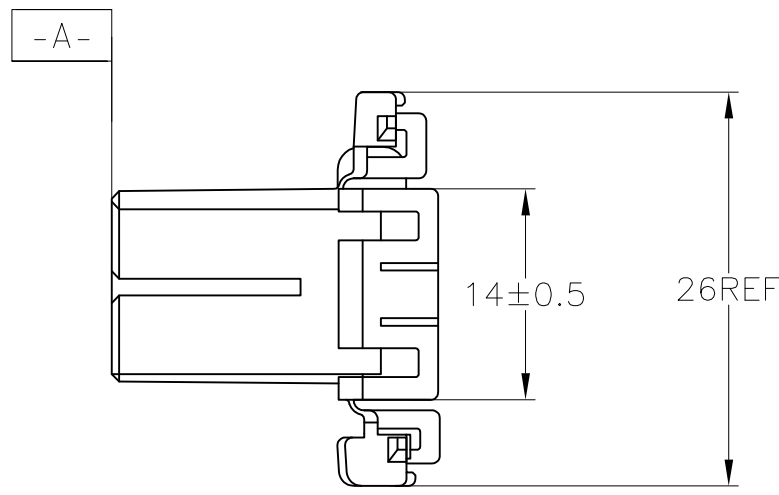

- △ -A- 面より2mmの範囲で測定
- △ 相手ハウジングと所定の機能を満足して嵌合できること
- 3. 内装するリセプタクルコンタクトは型番173630, 173631
- △ TO BE MEASURED BETWEEN -A- AND 2
- △ TO BE MATE WITH CAP HOUSING SMOOTHLY
- 3. APPLIED CONTACT; PART NUMBER 173630 AND 173631

	YELLOW	18POSITION PLUG HOUSING	173853-7
OBSOLETE	WHITE	18POSITION PLUG HOUSING	1-173853-1
	SEE DRAWING 173853-9		173853-9
OBSOLETE	ORANGE	18POSITION PLUG HOUSING	173853-8
	GRAY	18POSITION PLUG HOUSING	173853-6
	BLUE	18POSITION PLUG HOUSING	173853-5
	GREEN	18POSITION PLUG HOUSING	173853-4
OBSOLETE	BLACK	18POSITION PLUG HOUSING	173853-2
	WHITE	18POSITION PLUG HOUSING	173853-1
	COLOR	NAME	PART NUMBER

DWN M.SUGAWARA 26MAY06	TE Connectivity 070 SERIES MULTI-LOCK I/O CONNECTOR 18POSITION PLUG HOUSING			
CHK T.SHINOHARA 26MAY06				
APVD K.BETSUI 26MAY06				
PRODUCT SPEC 製品規格 -				
APPLICATION SPEC 取付適用規格 -	SIZE	CAGE CODE	DRAWING NO 番号	RESTRICTED TO
WEIGHT -	A3	00779	C-173853	-
CUSTOMER DRAWING		SCALE 尺度 2:1	SHEET 1 OF 1	REV F1