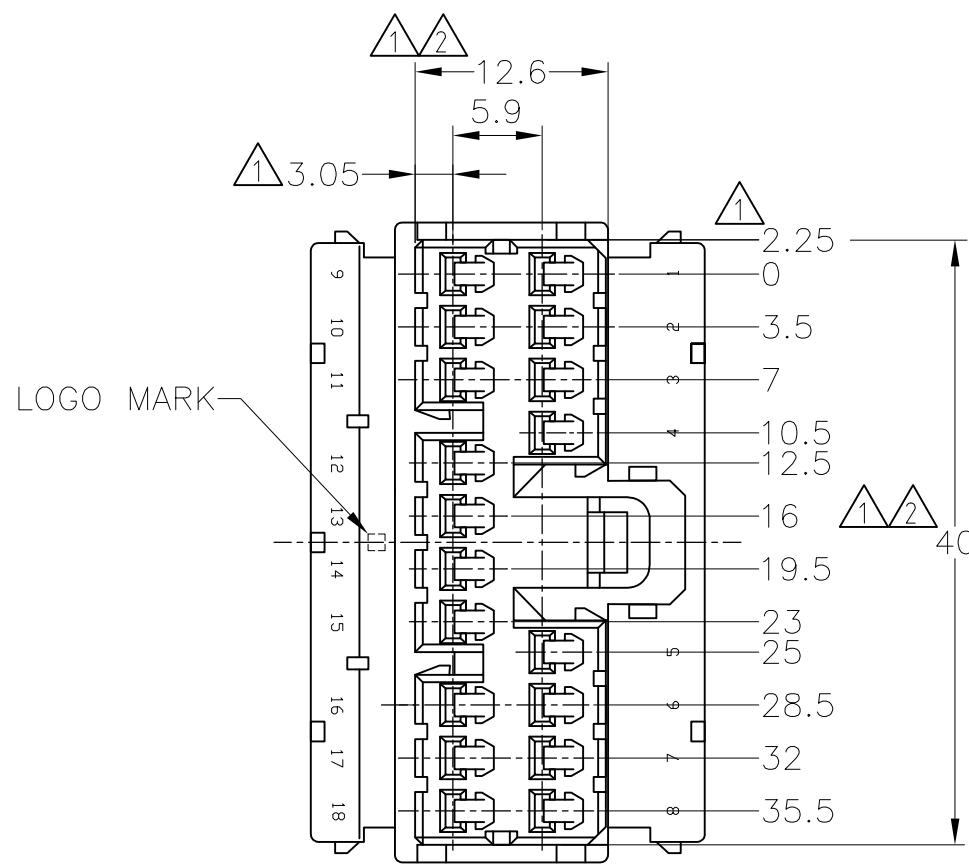

- △ -A- 面より2mmの範囲で測定
- △ 相手ハウジングと所定の機能を満足して嵌合できること
- 3. 内装するリセプタクルコンタクトは型番173630, 173631
- △ TO BE MEASURED BETWEEN -A- AND 2
- △ TO BE MATE WITH CAP HOUSING SMOOTHLY
- 3. APPLIED CONTACT; PART NUMBER 173630 AND 173631

	YELLOW	18POSITION PLUG HOUSING	173853-7
OBSOLETE	WHITE	18POSITION PLUG HOUSING	1-173853-1
	SEE DRAWING 173853-9		173853-9
OBSOLETE	ORANGE	18POSITION PLUG HOUSING	173853-8
	GRAY	18POSITION PLUG HOUSING	173853-6
	BLUE	18POSITION PLUG HOUSING	173853-5
	GREEN	18POSITION PLUG HOUSING	173853-4
OBSOLETE	BLACK	18POSITION PLUG HOUSING	173853-2
	WHITE	18POSITION PLUG HOUSING	173853-1
	COLOR	NAME	PART NUMBER

TOLERANCES UNLESS OTHERWISE SPECIFIED:
一般公差

10 ≥	±0.2
30 ≥ > 10	±0.25
100 ≥ > 30	±0.3
ANGLE	±3°

THIS DRAWING IS A CONTROLLED DOCUMENT.

DIMENSIONS: 単位: 耗 mm	TOLERANCES UNLESS OTHERWISE SPECIFIED: 一般公差
	0 PLC ±-
	1 PLC ±-
	2 PLC ±-
	3 PLC ±-
	4 PLC ±-
	ANGLES ±-
MATERIAL 材料 PBT	FINISH 仕上 -

DWN M.SUGAWARA 26MAY06	TE Connectivity 070 SERIES MULTI-LOCK I/O CONNECTOR 18POSITION PLUG HOUSING			
CHK T.SHINOHARA 26MAY06				
APVD K.BETSUI 26MAY06				
PRODUCT SPEC 製品規格 -				
APPLICATION SPEC 取付適用規格 -	SIZE	CAGE CODE	DRAWING NO 番号	RESTRICTED TO
WEIGHT -	A3	00779	C-173853	-
CUSTOMER DRAWING		SCALE 尺度 2:1	SHEET 1 OF 1	REV F1