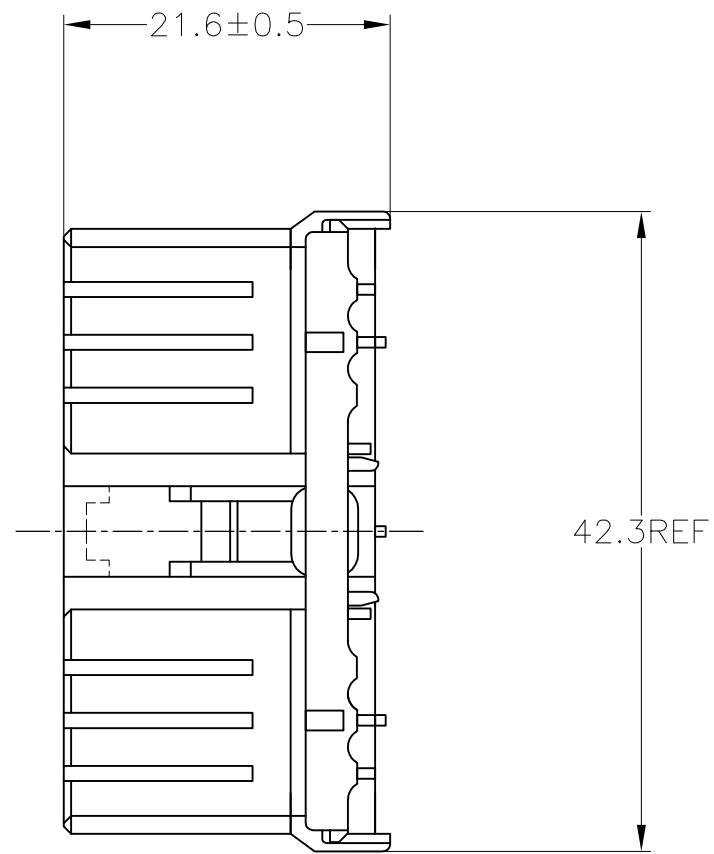

- △ -A- 面より2mmの範囲で測定
- △ 相手ハウジングと所定の機能を満足して嵌合できること
- 3. 内装するリセプタクルコンタクトは型番173630, 173631
- △ TO BE MEASURED BETWEEN -A- AND 2
- △ TO BE MATE WITH CAP HOUSING SMOOTHLY
- 3. APPLIED CONTACT; PART NUMBER 173630 AND 173631

	YELLOW	18POSITION PLUG HOUSING	173853-7
OBSOLETE	WHITE	18POSITION PLUG HOUSING	1-173853-1
	SEE DRAWING 173853-9		173853-9
OBSOLETE	ORANGE	18POSITION PLUG HOUSING	173853-8
	GRAY	18POSITION PLUG HOUSING	173853-6
	BLUE	18POSITION PLUG HOUSING	173853-5
	GREEN	18POSITION PLUG HOUSING	173853-4
OBSOLETE	BLACK	18POSITION PLUG HOUSING	173853-2
	WHITE	18POSITION PLUG HOUSING	173853-1
	COLOR	NAME	PART NUMBER

TOLERANCES UNLESS OTHERWISE SPECIFIED:
一般公差

10 ≥	±0.2
30 ≥ > 10	±0.25
100 ≥ > 30	±0.3
ANGLE	±3°

THIS DRAWING IS A CONTROLLED DOCUMENT.

DIMENSIONS: 単位: 耗 mm	TOLERANCES UNLESS OTHERWISE SPECIFIED: 一般公差
	0 PLC ±-
	1 PLC ±-
	2 PLC ±-
	3 PLC ±-
	4 PLC ±-
	ANGLES ±-
MATERIAL 材料 PBT	FINISH 仕上 -

DWN M.SUGAWARA 26MAY06	TE Connectivity 070 SERIES MULTI-LOCK I/O CONNECTOR 18POSITION PLUG HOUSING			
CHK T.SHINOHARA 26MAY06				
APVD K.BETSUI 26MAY06				
PRODUCT SPEC 製品規格 -				
APPLICATION SPEC 取付適用規格 -	SIZE	CAGE CODE	DRAWING NO 番号	RESTRICTED TO
WEIGHT -	A3	00779	C-173853	-
CUSTOMER DRAWING		SCALE 尺度 2:1	SHEET 1 OF 1	REV F1