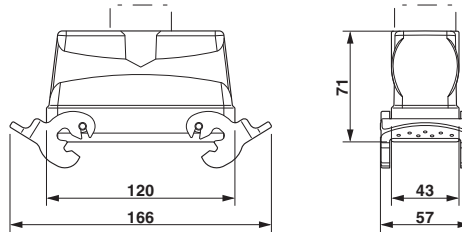

Housing - HC-B 24-KMQ-N-O1PG29 - 1460251

Dimensioned drawing

Dimensional drawing

Phoenix Contact 2015 © - all rights reserved
<http://www.phoenixcontact.com>